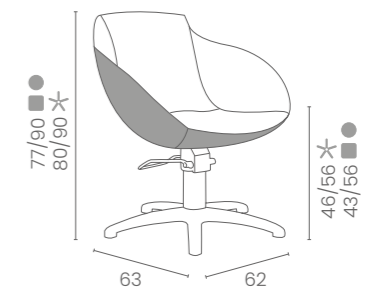

POMPA CON FRENO PUMP WITH BRAKE
★	LR/C704
R	LR/C704/R
S	LR/C704/S

	POMPA CON FRENO E BASE NERA PUMP WITH BRAKE AND BLACK BASE
★	LR/C704N
RN	LR/C704/RN
SN	LR/C704/SN