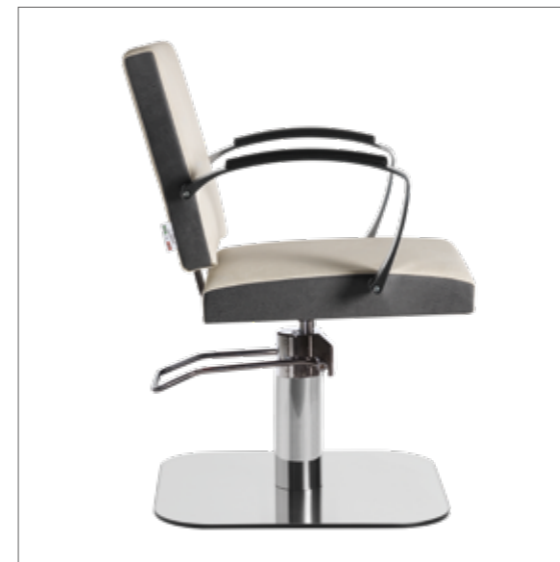

DIVA

COLORI IN FOTO:
COLOURS IN PHOTO:
VINTAGE WHITE G3
VINTAGE GREY K1

LR/C804

	POMPA CON FRENO PUMP WITH BRAKE		POMPA CON FRENO E BASE NERA PUMP WITH BRAKE AND BLACK BASE
★	LR/C804	★	LR/C804N
R	LR/C804/R	RN	LR/C804/RN
S	LR/C804/S	SN	LR/C804/SN

COLORI / COLOURS A ■ B □
DISPONIBILE IN 42 COLORI / AVAILABLE IN 42 COLOURS