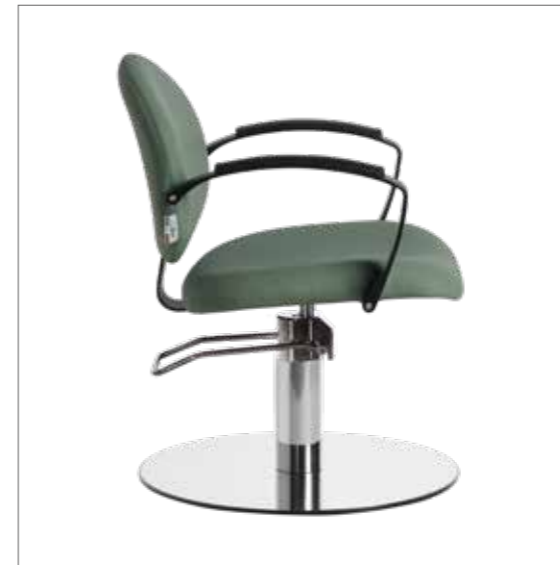

TINA

COLORI IN FOTO:
COLOURS IN PHOTO:
MULBERRY N4
SAGE GREEN N6

LR/C254

	POMPA CON FRENO PUMP WITH BRAKE
★	LR/C254
● R	LR/C254/R
■ S	LR/C254/S

	POMPA CON FRENO E BASE NERA PUMP WITH BRAKE AND BLACK BASE
★	LR/C254N
● RN	LR/C254/RN
■ SN	LR/C254/SN

DISPONIBILE IN 42 COLORI / AVAILABLE IN 42 COLOURS