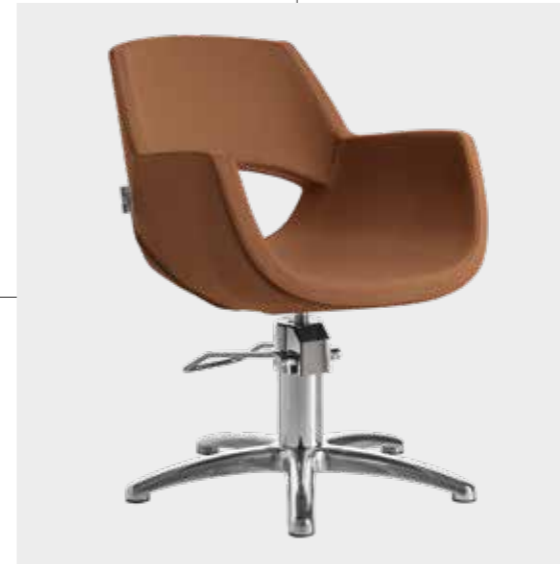

COLORI / COLOURS A ■ B □

DISPONIBILE IN 42 COLORI / AVAILABLE IN 42 COLOURS

BELLA

COLORI IN FOTO:
COLOURS IN PHOTO:
COGNAC N5
SAGE GREEN N6

LR/C504

	POMPA CON FRENO PUMP WITH BRAKE
★	LR/C504
R	LR/C504/R
S	LR/C504/S