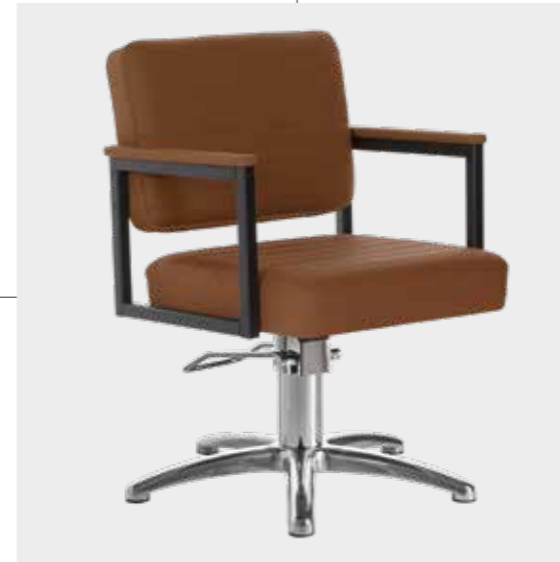

LR/C354

	POMPA CON FRENO PUMP WITH BRAKE		POMPA CON FRENO E BASE NERA PUMP WITH BRAKE AND BLACK BASE
★	LR/C354	★	LR/C354N
R	LR/C354/R	RN	LR/C354/RN
S	LR/C354/S	SN	LR/C354/SN

COLORI / COLOURS A ■ B □
DISPONIBILE IN 42 COLORI / AVAILABLE IN 42 COLOURS

ANDREA

COLORI IN FOTO:
COLOURS IN PHOTO:
PEACOCK BLUE N3
COGNAC N5

LR/C154

	POMPA CON FRENO PUMP WITH BRAKE	POMPA CON FRENO E BASE NERA PUMP WITH BRAKE AND BLACK BASE
★	LR/C154	LR/C154N
R	LR/C154/R	LR/C154/RN
S	LR/C154/S	LR/C154/SN