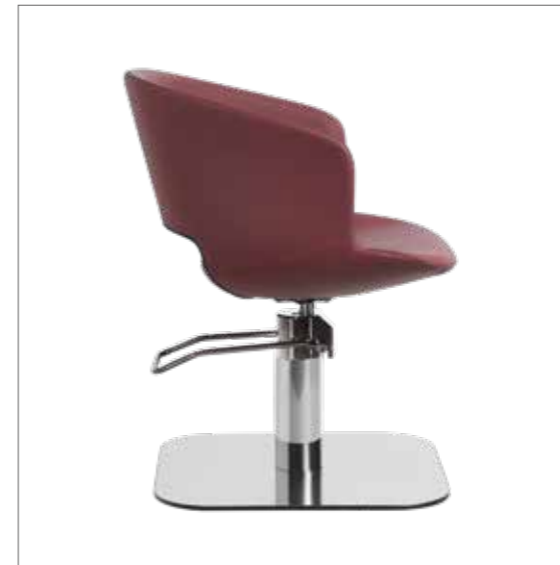

LR/C354

	POMPA CON FRENO PUMP WITH BRAKE		POMPA CON FRENO E BASE NERA PUMP WITH BRAKE AND BLACK BASE
★	LR/C354	★	LR/C354N
R	LR/C354/R	RN	LR/C354/RN
S	LR/C354/S	SN	LR/C354/SN

COLORI / COLOURS A ■ B □
DISPONIBILE IN 42 COLORI / AVAILABLE IN 42 COLOURS