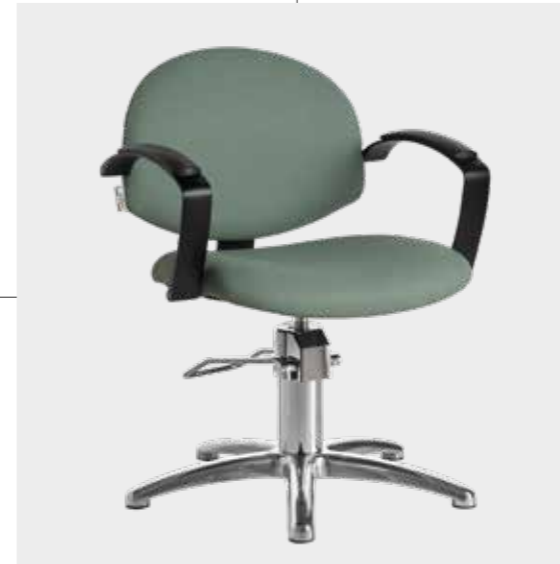

TINA

COLORI IN FOTO:
COLOURS IN PHOTO:
MULBERRY N4
SAGE GREEN N6

LR/C254

	POMPA CON FRENO PUMP WITH BRAKE
★	LR/C254
● R	LR/C254/R
■ S	LR/C254/S

	POMPA CON FRENO E BASE NERA PUMP WITH BRAKE AND BLACK BASE
★	LR/C254N
● RN	LR/C254/RN
■ SN	LR/C254/SN

DISPONIBILE IN 42 COLORI / AVAILABLE IN 42 COLOURS