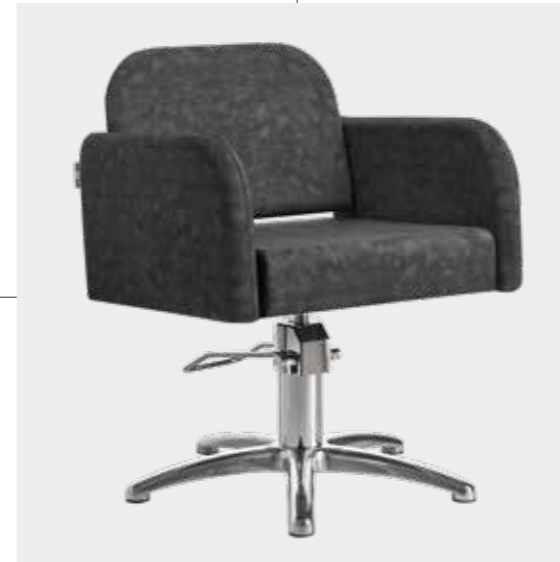

OPERA

COLORI IN FOTO:
COLOURS IN PHOTO:
BEIGE PEARL P4
BLACK PEARL P1

LR/C304

	POMPA CON FRENO PUMP WITH BRAKE
★	LR/C304
R	LR/C304/R
S	LR/C304/S

	POMPA CON FRENO E BASE NERA PUMP WITH BRAKE AND BLACK BASE
★	LR/C304N
RN	LR/C304/RN
SN	LR/C304/SN

COLORI / COLOURS A ■ B □
DISPONIBILE IN 42 COLORI / AVAILABLE IN 42 COLOURS