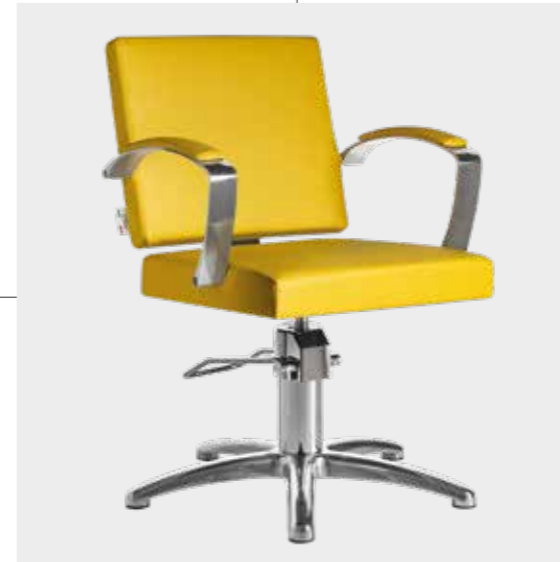

DIVA+

COLORI IN FOTO:
COLOURS IN PHOTO:
YELLOW PEARL P7
DARK GREY G6

LR/C854

	POMPA CON FRENO PUMP WITH BRAKE		POMPA CON FRENO E BASE NERA PUMP WITH BRAKE AND BLACK BASE
★	LR/C854	★	LR/C854N
R	LR/C854/R	RN	LR/C854/RN
S	LR/C854/S	SN	LR/C854/SN

COLORI / COLOURS A ■ B □
DISPONIBILE IN 42 COLORI / AVAILABLE IN 42 COLOURS