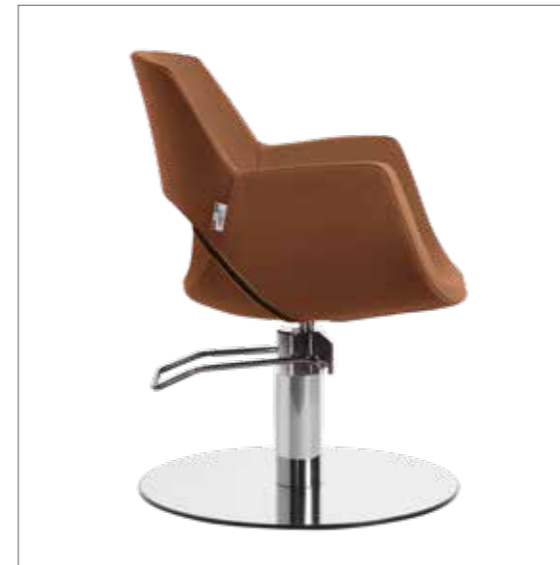

COLORI / COLOURS A ■ B □

DISPONIBILE IN 42 COLORI / AVAILABLE IN 42 COLOURS

BELLA

COLORI IN FOTO:
COLOURS IN PHOTO:
COGNAC N5
SAGE GREEN N6

LR/C504

	POMPA CON FRENO PUMP WITH BRAKE
★	LR/C504
R	LR/C504/R
S	LR/C504/S