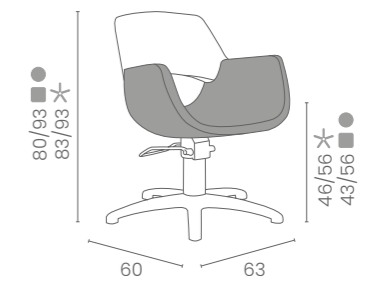

POMPA CON FRENO PUMP WITH BRAKE
★	LR/C504
R	LR/C504/R
S	LR/C504/S

	POMPA CON FRENO E BASE NERA PUMP WITH BRAKE AND BLACK BASE
★	LR/C504N
RN	LR/C504/RN
SN	LR/C504/SN