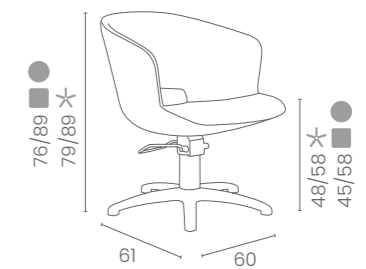

LR/C354

	POMPA CON FRENO PUMP WITH BRAKE		POMPA CON FRENO E BASE NERA PUMP WITH BRAKE AND BLACK BASE
★	LR/C354	★	LR/C354N
R	LR/C354/R	RN	LR/C354/RN
S	LR/C354/S	SN	LR/C354/SN

COLORI / COLOURS A ■ B □
DISPONIBILE IN 42 COLORI / AVAILABLE IN 42 COLOURS