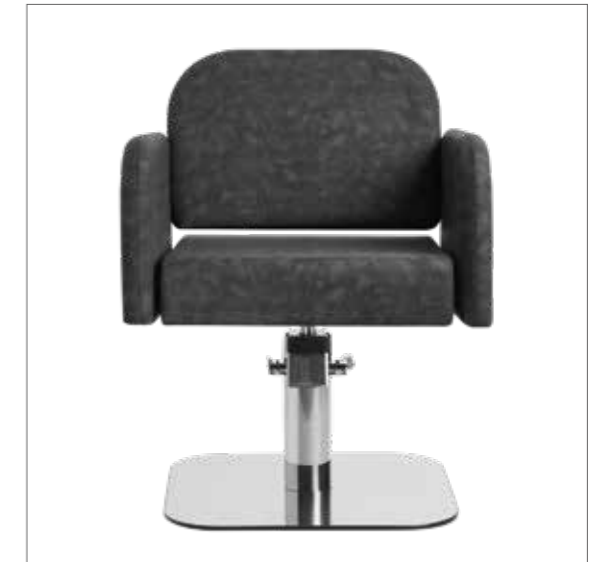

OPERA

COLORI IN FOTO:
COLOURS IN PHOTO:
BEIGE PEARL P4
BLACK PEARL P1

LR/C304

	POMPA CON FRENO PUMP WITH BRAKE
★	LR/C304
R	LR/C304/R
S	LR/C304/S

	POMPA CON FRENO E BASE NERA PUMP WITH BRAKE AND BLACK BASE
★	LR/C304N
RN	LR/C304/RN
SN	LR/C304/SN

COLORI / COLOURS A ■ B □
DISPONIBILE IN 42 COLORI / AVAILABLE IN 42 COLOURS