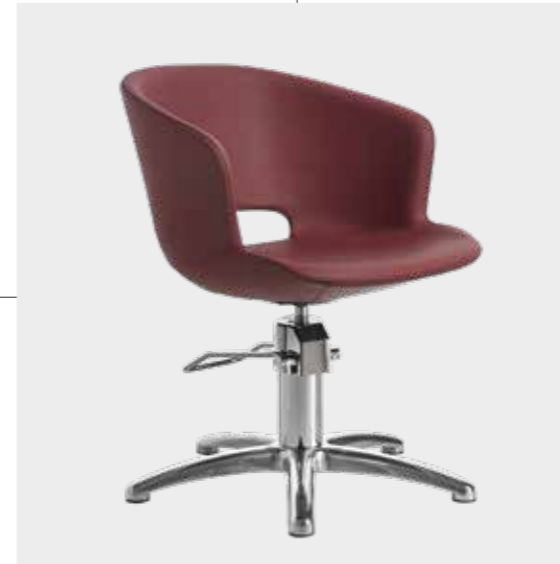

Luca Rossini

MADE IN ITALY

2025
COLLECTION

SALON FURNITURE, MADE IN ITALY

Luca Rossini
MADE IN ITALY

2025
COLLECTION

ELENA

COLORI IN FOTO:
COLOURS IN PHOTO:
SAGE GREEN N6
MULBERRY N4

LR/C354

	POMPA CON FRENO PUMP WITH BRAKE		POMPA CON FRENO E BASE NERA PUMP WITH BRAKE AND BLACK BASE
★	LR/C354	★	LR/C354N
R	LR/C354/R	RN	LR/C354/RN
S	LR/C354/S	SN	LR/C354/SN

COLORI / COLOURS A ■ B □
DISPONIBILE IN 42 COLORI / AVAILABLE IN 42 COLOURS