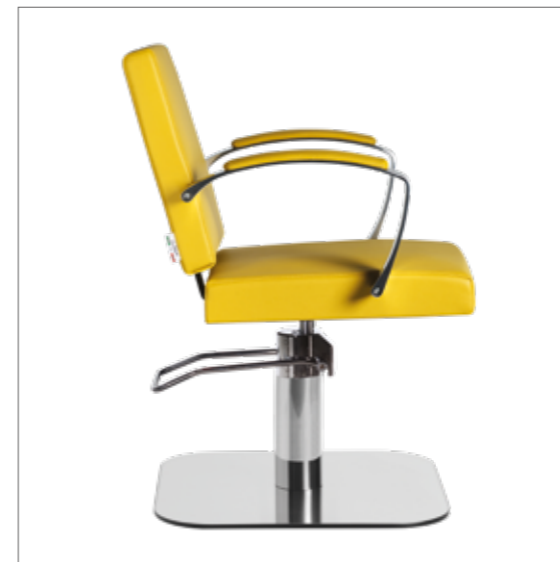

DIVA+

COLORI IN FOTO:
COLOURS IN PHOTO:
YELLOW PEARL P7
DARK GREY G6

LR/C854

	POMPA CON FRENO PUMP WITH BRAKE		POMPA CON FRENO E BASE NERA PUMP WITH BRAKE AND BLACK BASE
★	LR/C854	★	LR/C854N
R	LR/C854/R	RN	LR/C854/RN
S	LR/C854/S	SN	LR/C854/SN

COLORI / COLOURS A ■ B □
DISPONIBILE IN 42 COLORI / AVAILABLE IN 42 COLOURS