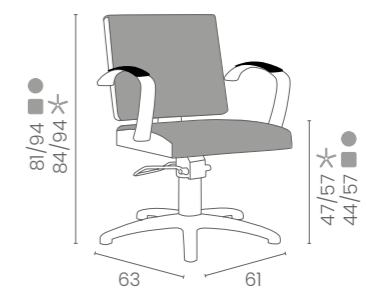

COLORI / COLOURS A ■ B □
DISPONIBILE IN 42 COLORI / AVAILABLE IN 42 COLOURS

DIVA

COLORI IN FOTO:
COLOURS IN PHOTO:
VINTAGE WHITE G3
VINTAGE GREY K1

LR/C804

	POMPA CON FRENO PUMP WITH BRAKE		POMPA CON FRENO E BASE NERA PUMP WITH BRAKE AND BLACK BASE
★	LR/C804	★	LR/C804N
R	LR/C804/R	RN	LR/C804/RN
S	LR/C804/S	SN	LR/C804/SN