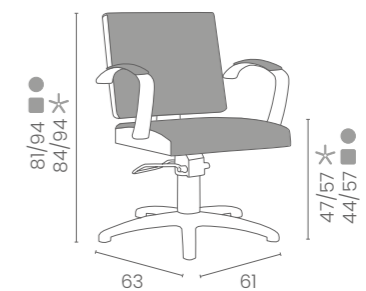

COLORI / COLOURS A ■ B □
DISPONIBILE IN 42 COLORI / AVAILABLE IN 42 COLOURS