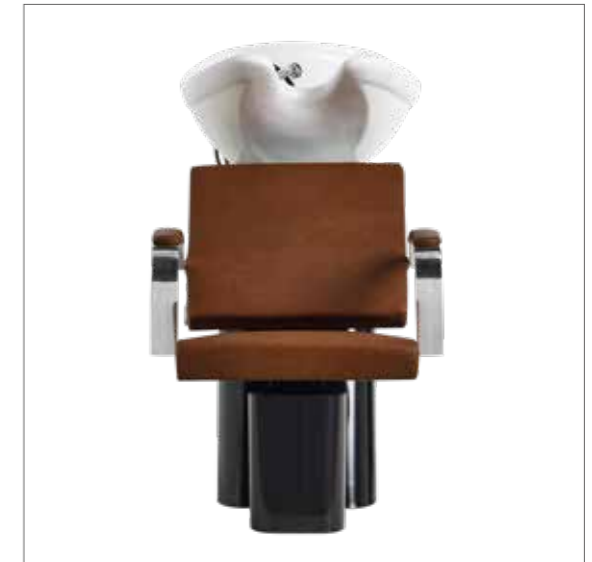

LR/WL005

LR/WL010

	LR/W035/B
	LR/W035/N

COLORI / COLOURS A ■ B □
DISPONIBILE IN 42 COLORI / AVAILABLE IN 42 COLOURS