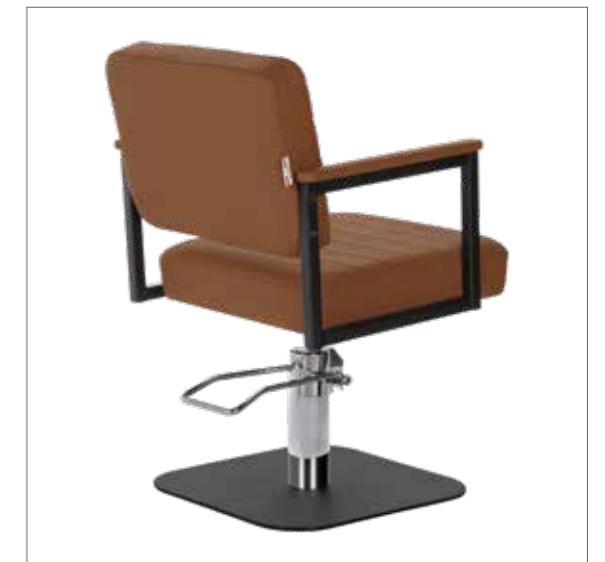

LR/C354

	POMPA CON FRENO PUMP WITH BRAKE		POMPA CON FRENO E BASE NERA PUMP WITH BRAKE AND BLACK BASE
★	LR/C354	★	LR/C354N
R	LR/C354/R	RN	LR/C354/RN
S	LR/C354/S	SN	LR/C354/SN

COLORI / COLOURS A ■ B □
DISPONIBILE IN 42 COLORI / AVAILABLE IN 42 COLOURS

ANDREA

COLORI IN FOTO:
COLOURS IN PHOTO:
PEACOCK BLUE N3
COGNAC N5

LR/C154

	POMPA CON FRENO PUMP WITH BRAKE	POMPA CON FRENO E BASE NERA PUMP WITH BRAKE AND BLACK BASE
★	LR/C154	LR/C154N
R	LR/C154/R	LR/C154/RN
S	LR/C154/S	LR/C154/SN