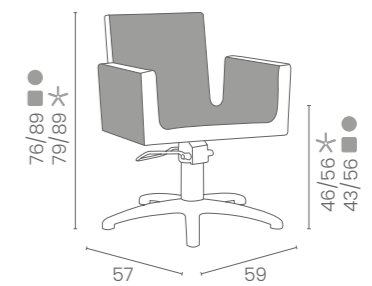

POMPA CON FRENO PUMP WITH BRAKE
★	LR/C404
R	LR/C404/R
S	LR/C404/S

	POMPA CON FRENO E BASE NERA PUMP WITH BRAKE AND BLACK BASE
★	LR/C404N
RN	LR/C404/RN
SN	LR/C404/SN