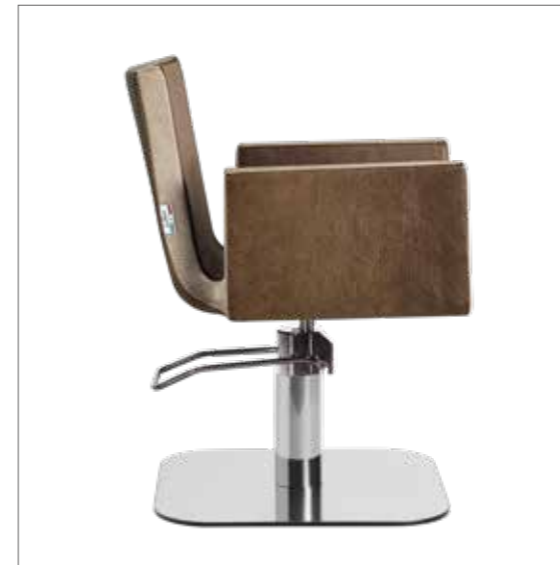

MIA

COLORI IN FOTO:
COLOURS IN PHOTO:
VINTAGE ASH G4
VINTAGE BROWN F5

LR/C404

	POMPA CON FRENO PUMP WITH BRAKE
★	LR/C404
R	LR/C404/R
S	LR/C404/S

	POMPA CON FRENO E BASE NERA PUMP WITH BRAKE AND BLACK BASE
★	LR/C404N
RN	LR/C404/RN
SN	LR/C404/SN

COLORI / COLOURS A ■ B □

DISPONIBILE IN 42 COLORI / AVAILABLE IN 42 COLOURS