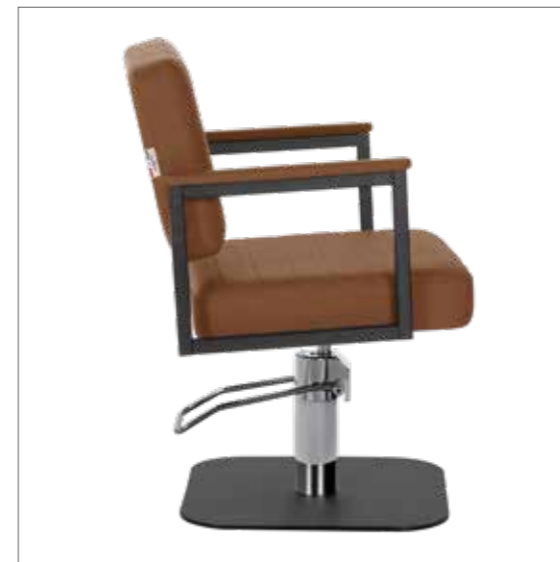

LR/C354

	POMPA CON FRENO PUMP WITH BRAKE		POMPA CON FRENO E BASE NERA PUMP WITH BRAKE AND BLACK BASE
★	LR/C354	★	LR/C354N
R	LR/C354/R	RN	LR/C354/RN
S	LR/C354/S	SN	LR/C354/SN

COLORI / COLOURS A ■ B □
DISPONIBILE IN 42 COLORI / AVAILABLE IN 42 COLOURS

ANDREA

COLORI IN FOTO:
COLOURS IN PHOTO:
PEACOCK BLUE N3
COGNAC N5

LR/C154

	POMPA CON FRENO PUMP WITH BRAKE	POMPA CON FRENO E BASE NERA PUMP WITH BRAKE AND BLACK BASE
★	LR/C154	LR/C154N
R	LR/C154/R	LR/C154/RN
S	LR/C154/S	LR/C154/SN