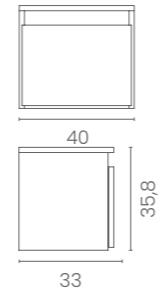

CARPI

LR/MC010
LR/MC015

TENGO

LR/MC020
LR/MC030

LR/MC020

LR/FR010

H: 64 / 84

H: 64 / 84

H: 64 / 84

H: 64 / 84

COLORI IN FOTO / COLOURS IN PHOTO: RED PEARL P8 - VINTAGE ASH G4

COLORI IN FOTO:
COLOURS IN PHOTO:
MILK 61
YELLOW PEARL P7

COLORI / COLOURS A ■ B □
DISPONIBILE IN 42 COLORI
AVAILABLE IN 42 COLOURS