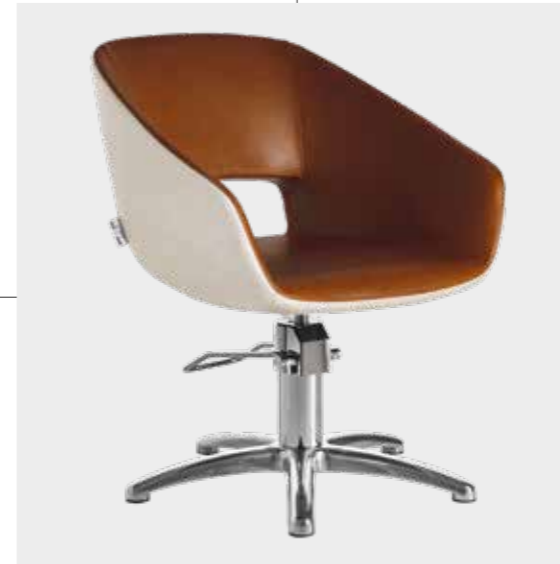

BEA

COLORI IN FOTO:
COLOURS IN PHOTO:
VINTAGE TAN G2
VINTAGE WHITE G3

LR/C904

	POMPA CON FRENO PUMP WITH BRAKE		POMPA CON FRENO E BASE NERA PUMP WITH BRAKE AND BLACK BASE
★	LR/C904	★	LR/C904N
R	LR/C904/R	RN	LR/C904/RN
S	LR/C904/S	SN	LR/C904/SN

COLORI / COLOURS A ■ B □
DISPONIBILE IN 42 COLORI / AVAILABLE IN 42 COLOURS