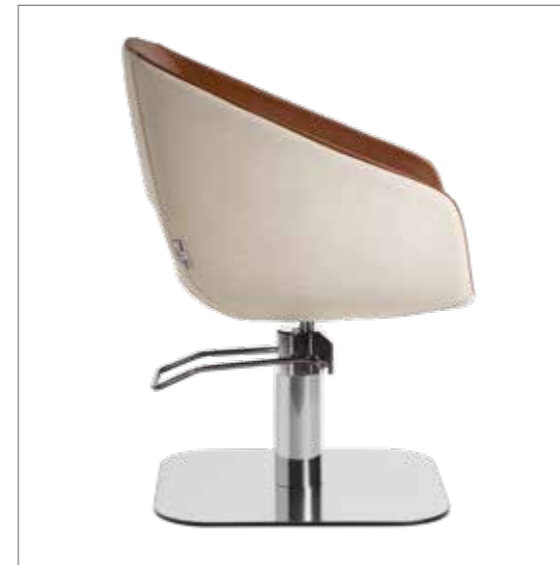

BEA

COLORI IN FOTO:
COLOURS IN PHOTO:
VINTAGE TAN G2
VINTAGE WHITE G3

LR/C904

	POMPA CON FRENO PUMP WITH BRAKE		POMPA CON FRENO E BASE NERA PUMP WITH BRAKE AND BLACK BASE
★	LR/C904	★	LR/C904N
R	LR/C904/R	RN	LR/C904/RN
S	LR/C904/S	SN	LR/C904/SN

COLORI / COLOURS A ■ B □
DISPONIBILE IN 42 COLORI / AVAILABLE IN 42 COLOURS