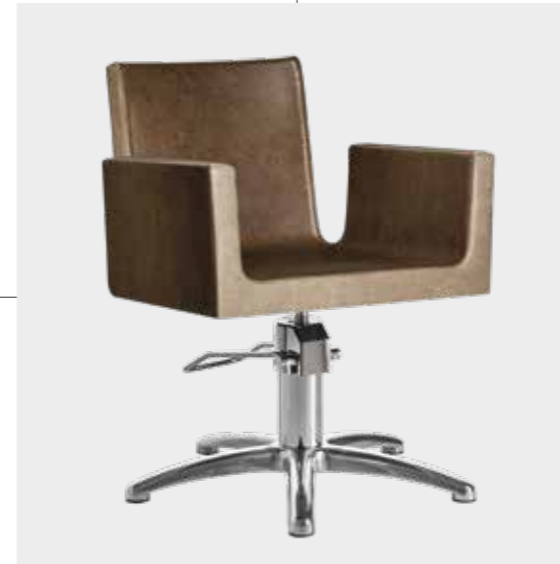

MIA

COLORI IN FOTO:
COLOURS IN PHOTO:
VINTAGE ASH G4
VINTAGE BROWN F5

LR/C404

	POMPA CON FRENO PUMP WITH BRAKE
★	LR/C404
R	LR/C404/R
S	LR/C404/S

	POMPA CON FRENO E BASE NERA PUMP WITH BRAKE AND BLACK BASE
★	LR/C404N
RN	LR/C404/RN
SN	LR/C404/SN

COLORI / COLOURS A ■ B □

DISPONIBILE IN 42 COLORI / AVAILABLE IN 42 COLOURS