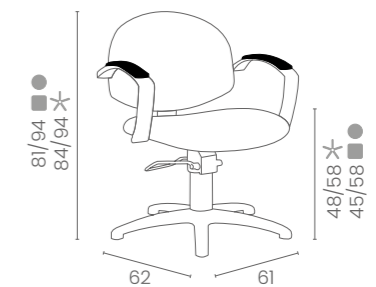

POMPA CON FRENO PUMP WITH BRAKE
★	LR/C254
● R	LR/C254/R
■ S	LR/C254/S

	POMPA CON FRENO E BASE NERA PUMP WITH BRAKE AND BLACK BASE
★	LR/C254N
● RN	LR/C254/RN
■ SN	LR/C254/SN