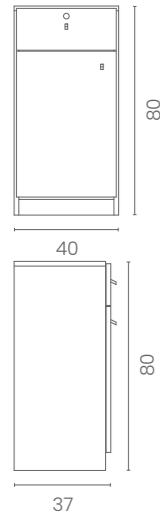

LR/RC020

COLORI IN FOTO:
COLOURS IN PHOTO:
MARINE L2
MILK G1

73

60

55

COLORI / COLOURS A ■ B □
DISPONIBILE IN 42 COLORI / AVAILABLE IN 42 COLOURS

CARPI

LR/MC010
LR/MC015