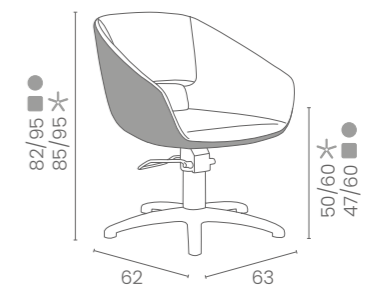

COLORI / COLOURS A ■ B □
DISPONIBILE IN 42 COLORI / AVAILABLE IN 42 COLOURS