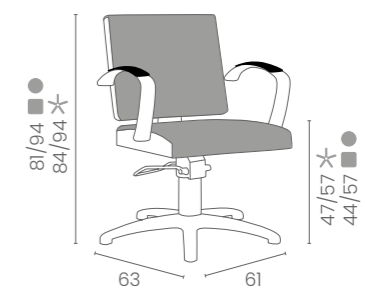

COLORI / COLOURS A ■ B □

DISPONIBILE IN 42 COLORI / AVAILABLE IN 42 COLOURS

DIVA

COLORI IN FOTO:
COLOURS IN PHOTO:
VINTAGE WHITE G3
VINTAGE GREY K1

LR/C804

	POMPA CON FRENO PUMP WITH BRAKE		POMPA CON FRENO E BASE NERA PUMP WITH BRAKE AND BLACK BASE
★	LR/C804	★	LR/C804N
R	LR/C804/R	RN	LR/C804/RN
S	LR/C804/S	SN	LR/C804/SN