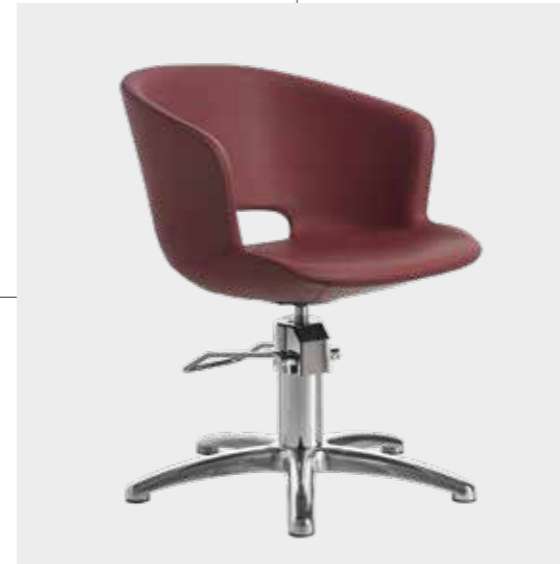

	POMPA CON FRENO PUMP WITH BRAKE		POMPA CON FRENO E BASE NERA PUMP WITH BRAKE AND BLACK BASE
★	LR/C354	★	LR/C354N
R	LR/C354/R	RN	LR/C354/RN
S	LR/C354/S	SN	LR/C354/SN

COLORI / COLOURS A ■ B □
DISPONIBILE IN 42 COLORI / AVAILABLE IN 42 COLOURS