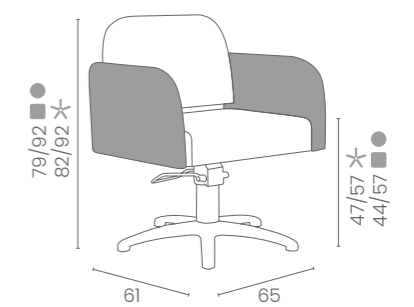

POMPA CON FRENO PUMP WITH BRAKE
★	LR/C304
R	LR/C304/R
S	LR/C304/S

	POMPA CON FRENO E BASE NERA PUMP WITH BRAKE AND BLACK BASE
★	LR/C304N
RN	LR/C304/RN
SN	LR/C304/SN