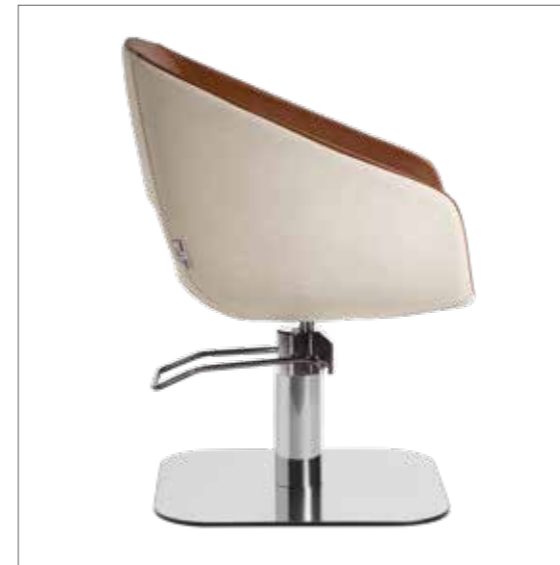

DISPONIBILE IN 42 COLORI / AVAILABLE IN 42 COLOURS

BEA

COLORI IN FOTO:
COLOURS IN PHOTO:
VINTAGE TAN G2
VINTAGE WHITE G3

LR/C904

	POMPA CON FRENO PUMP WITH BRAKE		POMPA CON FRENO E BASE NERA PUMP WITH BRAKE AND BLACK BASE
★	LR/C904	★	LR/C904N
R	LR/C904/R	RN	LR/C904/RN
S	LR/C904/S	SN	LR/C904/SN