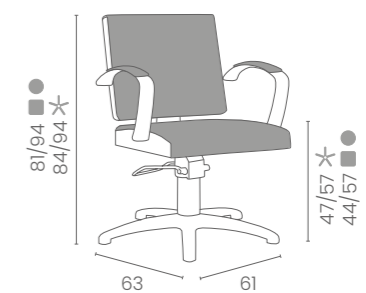

COLORI / COLOURS A ■ B □
DISPONIBILE IN 42 COLORI / AVAILABLE IN 42 COLOURS