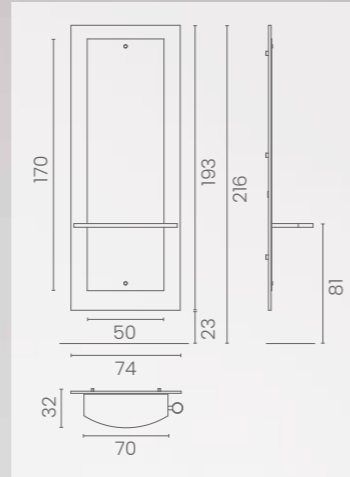

MELODIA

LR/M050-D

DISPONIBILE CON LED
AVAILABLE WITH LED
LR/AC040