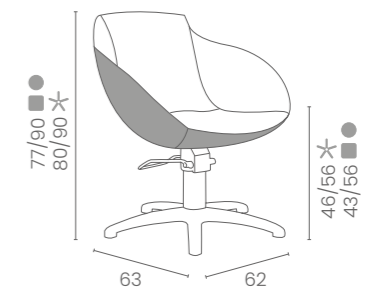

POMPA CON FRENO PUMP WITH BRAKE
✳	LR/C704
R	LR/C704/R
S	LR/C704/S

	POMPA CON FRENO E BASE NERA PUMP WITH BRAKE AND BLACK BASE
✳	LR/C704N
RN	LR/C704/RN
SN	LR/C704/SN