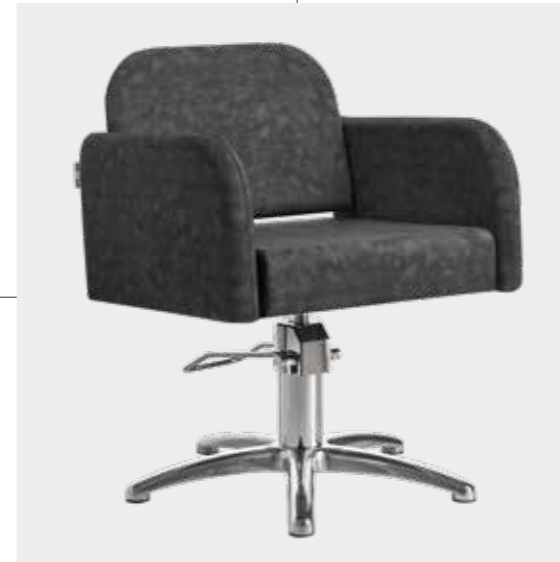

OPERA

COLORI IN FOTO:
COLOURS IN PHOTO:
BEIGE PEARL P4
BLACK PEARL P1

LR/C304

	POMPA CON FRENO PUMP WITH BRAKE
★	LR/C304
R	LR/C304/R
S	LR/C304/S

	POMPA CON FRENO E BASE NERA PUMP WITH BRAKE AND BLACK BASE
★	LR/C304N
RN	LR/C304/RN
SN	LR/C304/SN

COLORI / COLOURS A ■ B □

DISPONIBILE IN 42 COLORI / AVAILABLE IN 42 COLOURS