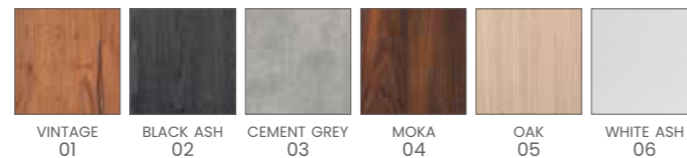

COLORI / COLOURS A ■ B □
DISPONIBILE IN 42 COLORI / AVAILABLE IN 42 COLOURS

MIA

COLORI IN FOTO:
COLOURS IN PHOTO:
VINTAGE ASH G4
VINTAGE BROWN F5

LR/C404

	POMPA CON FRENO PUMP WITH BRAKE		POMPA CON FRENO E BASE NERA PUMP WITH BRAKE AND BLACK BASE
★	LR/C404	★	LR/C404N
R	LR/C404/R	RN	LR/C404/RN
S	LR/C404/S	SN	LR/C404/SN

DISPONIBILE CON LED
AVAILABLE WITH LED
LR/AC040

GIOVE

LR/M110

DISPONIBILE CON LED
AVAILABLE WITH LED
LR/AC110

RIPIANI DISPONIBILI NEI MATERIALI
SHELVES AVAILABLE IN THE MATERIALS

LR/BC650

FIGARO

COLORI IN FOTO:
COLOURS IN PHOTO:
VINTAGE ASH G4
VINTAGE BLACK G1

COLORI / COLOURS A ■ B □
DISPONIBILE IN 42 COLORI / AVAILABLE IN 42 COLOURS

LEVANTE

COLORE IN FOTO:
COLOUR IN PHOTO:
TEA 62

LR/BC750

LR/BC755

DISPONIBILE IN 42 COLORI / AVAILABLE IN 42 COLOURS

ALBA

COLORE IN FOTO:
COLOUR IN PHOTO:
PEACOCK BLUE N3