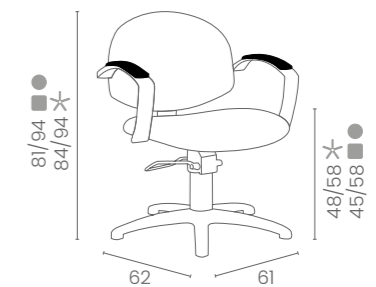

DISPONIBILE IN 42 COLORI / AVAILABLE IN 42 COLOURS