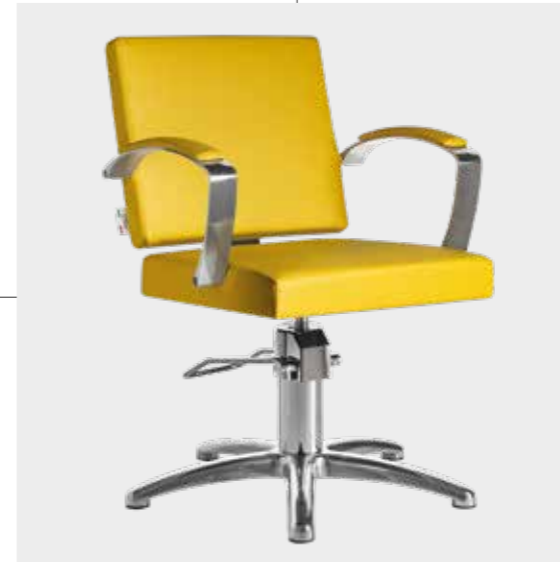

DIVA+

COLORI IN FOTO:
COLOURS IN PHOTO:
YELLOW PEARL P7
DARK GREY G6

LR/C854

	POMPA CON FRENO PUMP WITH BRAKE		POMPA CON FRENO E BASE NERA PUMP WITH BRAKE AND BLACK BASE
✳	LR/C854	✳	LR/C854N
R	LR/C854/R	RN	LR/C854/RN
S	LR/C854/S	SN	LR/C854/SN

COLORI / COLOURS A ■ B □
DISPONIBILE IN 42 COLORI / AVAILABLE IN 42 COLOURS