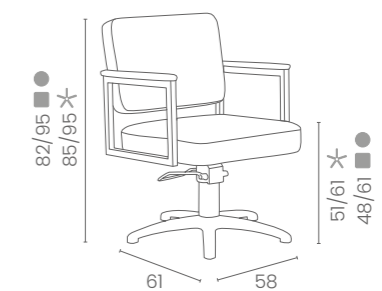

DISPONIBILE IN 42 COLORI / AVAILABLE IN 42 COLOURS