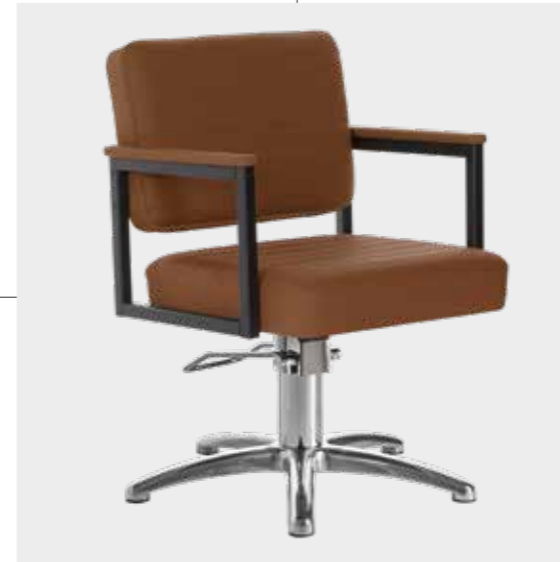

	POMPA CON FRENO PUMP WITH BRAKE		POMPA CON FRENO E BASE NERA PUMP WITH BRAKE AND BLACK BASE
★	LR/C354	★	LR/C354N
R	LR/C354/R	RN	LR/C354/RN
S	LR/C354/S	SN	LR/C354/SN

COLORI / COLOURS A ■ B □
DISPONIBILE IN 42 COLORI / AVAILABLE IN 42 COLOURS

ANDREA

COLORI IN FOTO:
COLOURS IN PHOTO:
PEACOCK BLUE N3
COGNAC N5

LR/C154

	POMPA CON FRENO PUMP WITH BRAKE		POMPA CON FRENO E BASE NERA PUMP WITH BRAKE AND BLACK BASE
★	LR/C154	★	LR/C154N
R	LR/C154/R	RN	LR/C154/RN
S	LR/C154/S	SN	LR/C154/SN