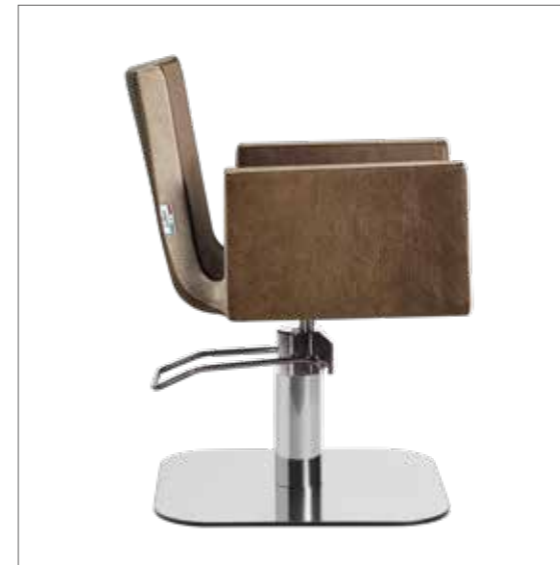

MIA

COLORI IN FOTO:
COLOURS IN PHOTO:
VINTAGE ASH G4
VINTAGE BROWN F5

LR/C404

	POMPA CON FRENO PUMP WITH BRAKE		POMPA CON FRENO E BASE NERA PUMP WITH BRAKE AND BLACK BASE
★	LR/C404	★	LR/C404N
R	LR/C404/R	RN	LR/C404/RN
S	LR/C404/S	SN	LR/C404/SN

COLORI / COLOURS A ■ B □
DISPONIBILE IN 42 COLORI / AVAILABLE IN 42 COLOURS