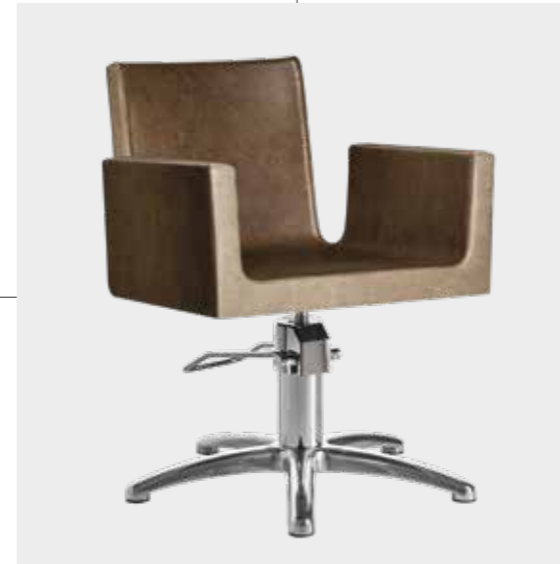

MIA

COLORI IN FOTO:
COLOURS IN PHOTO:
VINTAGE ASH G4
VINTAGE BROWN F5

LR/C404

	POMPA CON FRENO PUMP WITH BRAKE		POMPA CON FRENO E BASE NERA PUMP WITH BRAKE AND BLACK BASE
★	LR/C404	★	LR/C404N
R	LR/C404/R	RN	LR/C404/RN
S	LR/C404/S	SN	LR/C404/SN

COLORI / COLOURS A ■ B □
DISPONIBILE IN 42 COLORI / AVAILABLE IN 42 COLOURS