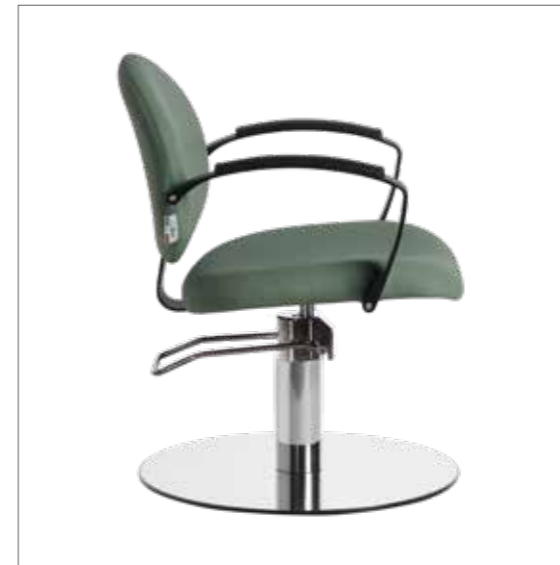

TINA

COLORI IN FOTO:
COLOURS IN PHOTO:
MULBERRY N4
SAGE GREEN N6

LR/C254

POMPA CON FRENO PUMP WITH BRAKE		POMPA CON FRENO E BASE NERA PUMP WITH BRAKE AND BLACK BASE	
★	LR/C254	★	LR/C254N
● R	LR/C254/R	● RN	LR/C254/RN
■ S	LR/C254/S	■ SN	LR/C254/SN

DISPONIBILE IN 42 COLORI / AVAILABLE IN 42 COLOURS