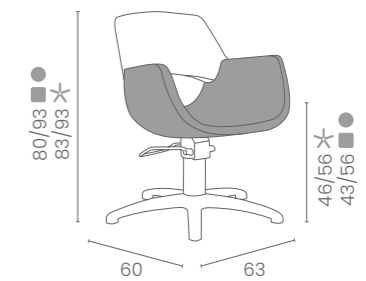

	POMPA CON FRENO E BASE NERA PUMP WITH BRAKE AND BLACK BASE
★	LR/C504N
RN	LR/C504/RN
SN	LR/C504/SN

COLORI / COLOURS A ■ B □

DISPONIBILE IN 42 COLORI / AVAILABLE IN 42 COLOURS

OPERA

COLORI IN FOTO:
COLOURS IN PHOTO:
BEIGE PEARL P4
BLACK PEARL P1