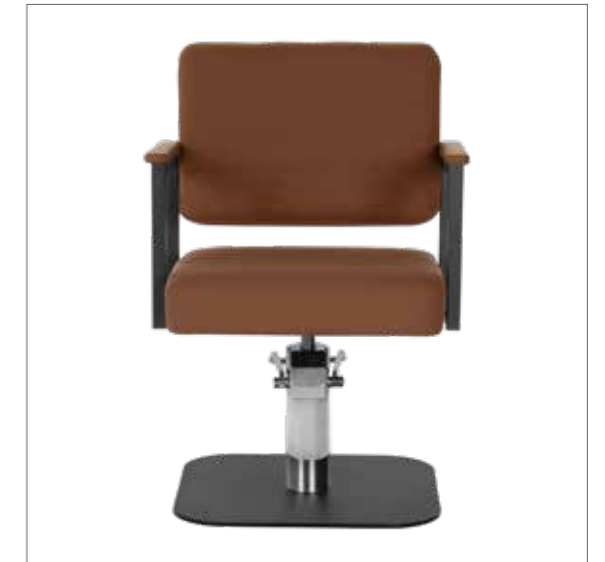

	POMPA CON FRENO PUMP WITH BRAKE		POMPA CON FRENO E BASE NERA PUMP WITH BRAKE AND BLACK BASE
★	LR/C354	★	LR/C354N
R	LR/C354/R	RN	LR/C354/RN
S	LR/C354/S	SN	LR/C354/SN

COLORI / COLOURS A ■ B □
DISPONIBILE IN 42 COLORI / AVAILABLE IN 42 COLOURS

ANDREA

COLORI IN FOTO:
COLOURS IN PHOTO:
PEACOCK BLUE N3
COGNAC N5

LR/C154

	POMPA CON FRENO PUMP WITH BRAKE		POMPA CON FRENO E BASE NERA PUMP WITH BRAKE AND BLACK BASE
★	LR/C154	★	LR/C154N
R	LR/C154/R	RN	LR/C154/RN
S	LR/C154/S	SN	LR/C154/SN