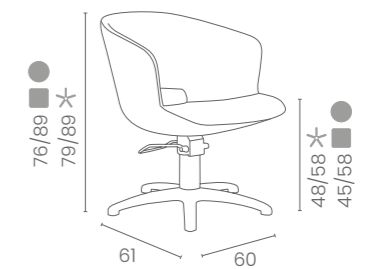

	POMPA CON FRENO PUMP WITH BRAKE		POMPA CON FRENO E BASE NERA PUMP WITH BRAKE AND BLACK BASE
★	LR/C354	★	LR/C354N
R	LR/C354/R	RN	LR/C354/RN
S	LR/C354/S	SN	LR/C354/SN

COLORI / COLOURS A ■ B □
DISPONIBILE IN 42 COLORI / AVAILABLE IN 42 COLOURS