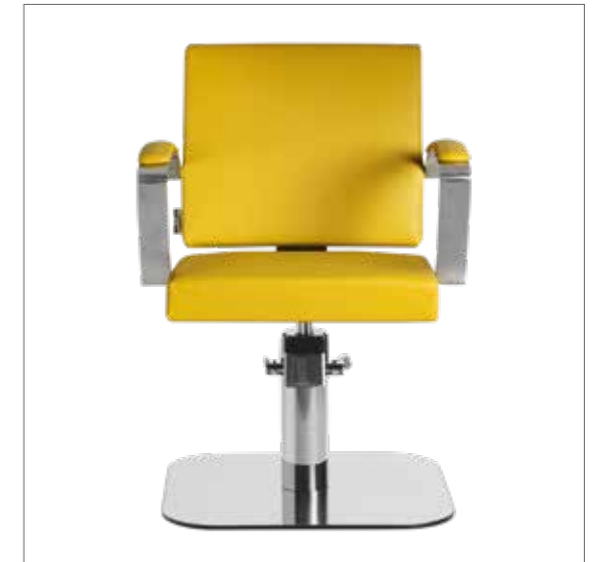

DIVA+

COLORI IN FOTO:
COLOURS IN PHOTO:
YELLOW PEARL P7
DARK GREY G6

LR/C854

	POMPA CON FRENO PUMP WITH BRAKE		POMPA CON FRENO E BASE NERA PUMP WITH BRAKE AND BLACK BASE
✳	LR/C854	✳	LR/C854N
R	LR/C854/R	RN	LR/C854/RN
S	LR/C854/S	SN	LR/C854/SN

COLORI / COLOURS A ■ B □
DISPONIBILE IN 42 COLORI / AVAILABLE IN 42 COLOURS