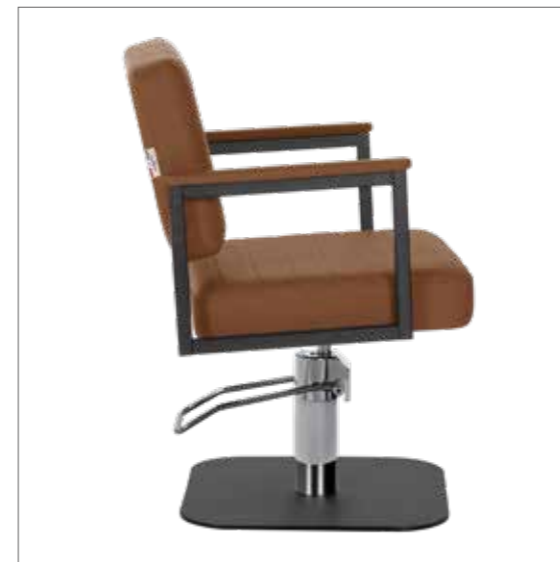

	POMPA CON FRENO PUMP WITH BRAKE		POMPA CON FRENO E BASE NERA PUMP WITH BRAKE AND BLACK BASE
★	LR/C354	★	LR/C354N
R	LR/C354/R	RN	LR/C354/RN
S	LR/C354/S	SN	LR/C354/SN

COLORI / COLOURS A ■ B □
DISPONIBILE IN 42 COLORI / AVAILABLE IN 42 COLOURS

ANDREA

COLORI IN FOTO:
COLOURS IN PHOTO:
PEACOCK BLUE N3
COGNAC N5

LR/C154

	POMPA CON FRENO PUMP WITH BRAKE		POMPA CON FRENO E BASE NERA PUMP WITH BRAKE AND BLACK BASE
★	LR/C154	★	LR/C154N
R	LR/C154/R	RN	LR/C154/RN
S	LR/C154/S	SN	LR/C154/SN