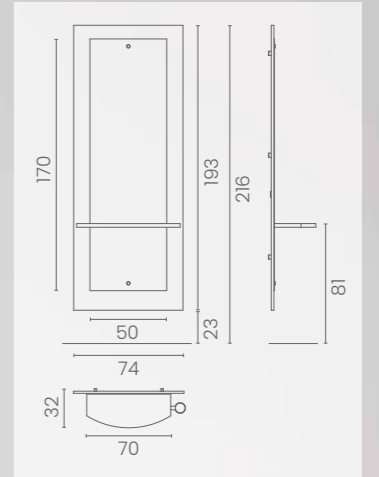

MELODIA

LR/M010-B

DISPONIBILE CON LED
AVAILABLE WITH LED
LR/AC040