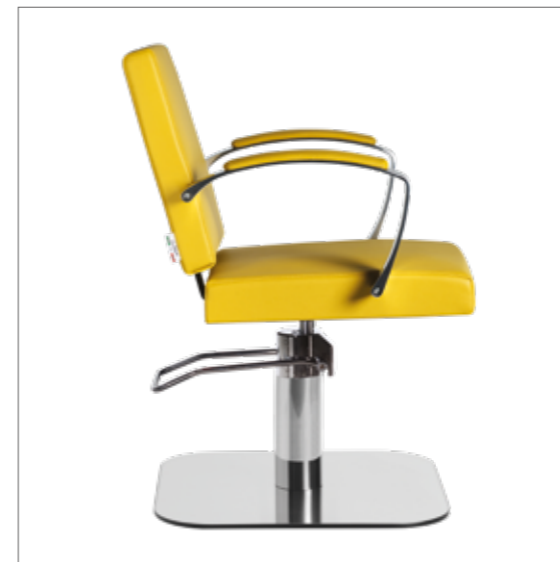

DIVA+

COLORI IN FOTO:
COLOURS IN PHOTO:
YELLOW PEARL P7
DARK GREY G6

LR/C854

	POMPA CON FRENO PUMP WITH BRAKE		POMPA CON FRENO E BASE NERA PUMP WITH BRAKE AND BLACK BASE
✳	LR/C854	✳	LR/C854N
R	LR/C854/R	RN	LR/C854/RN
S	LR/C854/S	SN	LR/C854/SN

COLORI / COLOURS A ■ B □
DISPONIBILE IN 42 COLORI / AVAILABLE IN 42 COLOURS