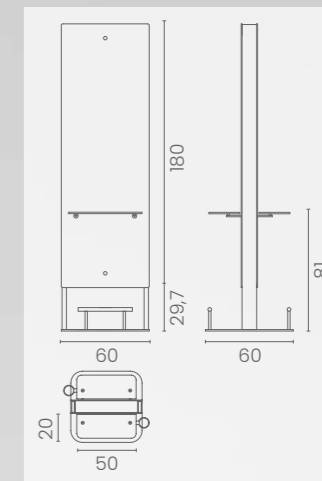

MOTIVO

LR/M062-A