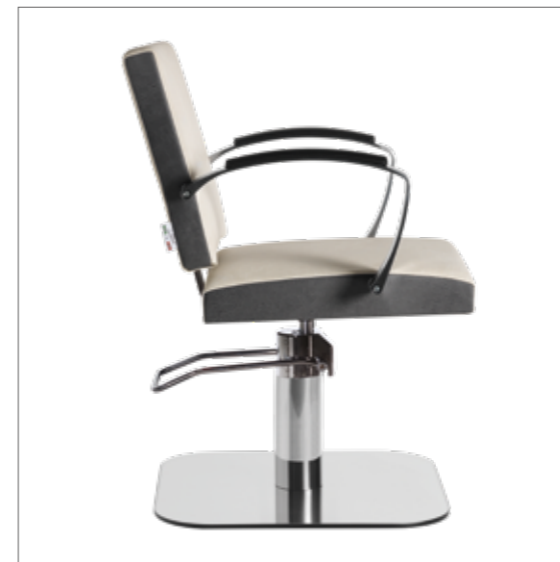

COLORI / COLOURS A ■ B □

DISPONIBILE IN 42 COLORI / AVAILABLE IN 42 COLOURS

DIVA

COLORI IN FOTO:
COLOURS IN PHOTO:
VINTAGE WHITE G3
VINTAGE GREY K1

LR/C804

	POMPA CON FRENO PUMP WITH BRAKE		POMPA CON FRENO E BASE NERA PUMP WITH BRAKE AND BLACK BASE
★	LR/C804	★	LR/C804N
R	LR/C804/R	RN	LR/C804/RN
S	LR/C804/S	SN	LR/C804/SN