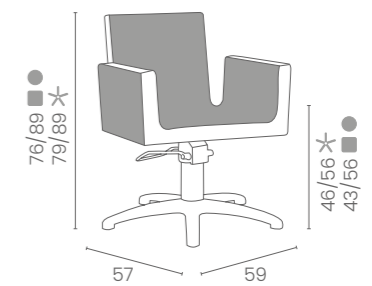

COLORI / COLOURS A ■ B □
DISPONIBILE IN 42 COLORI / AVAILABLE IN 42 COLOURS