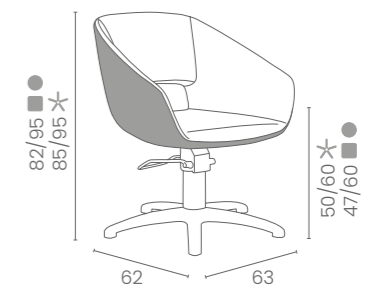

DISPONIBILE IN 42 COLORI / AVAILABLE IN 42 COLOURS

BEA

COLORI IN FOTO:
COLOURS IN PHOTO:
VINTAGE TAN G2
VINTAGE WHITE G3

LR/C904

	POMPA CON FRENO PUMP WITH BRAKE		POMPA CON FRENO E BASE NERA PUMP WITH BRAKE AND BLACK BASE
★	LR/C904	★	LR/C904N
R	LR/C904/R	RN	LR/C904/RN
S	LR/C904/S	SN	LR/C904/SN