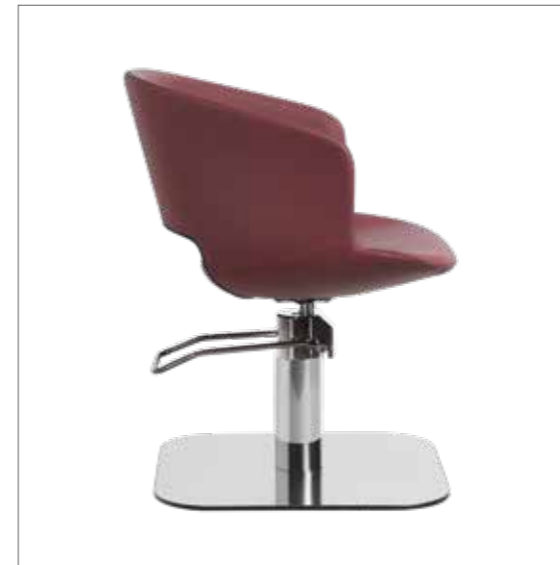

	POMPA CON FRENO PUMP WITH BRAKE		POMPA CON FRENO E BASE NERA PUMP WITH BRAKE AND BLACK BASE
★	LR/C354	★	LR/C354N
R	LR/C354/R	RN	LR/C354/RN
S	LR/C354/S	SN	LR/C354/SN

COLORI / COLOURS A ■ B □
DISPONIBILE IN 42 COLORI / AVAILABLE IN 42 COLOURS