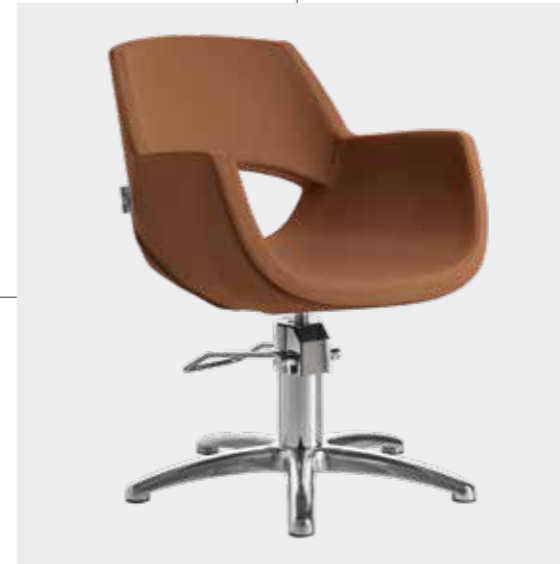

BELLA

COLORI IN FOTO:
COLOURS IN PHOTO:
COGNAC N5
SAGE GREEN N6

LR/C504

	POMPA CON FRENO PUMP WITH BRAKE
★	LR/C504
R	LR/C504/R
S	LR/C504/S

	POMPA CON FRENO E BASE NERA PUMP WITH BRAKE AND BLACK BASE
★	LR/C504N
RN	LR/C504/RN
SN	LR/C504/SN

COLORI / COLOURS A ■ B □

DISPONIBILE IN 42 COLORI / AVAILABLE IN 42 COLOURS