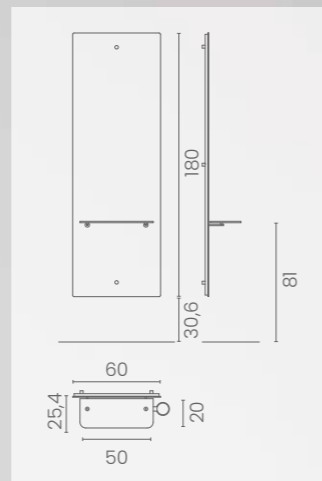

MOTIVO

LR/M060-A