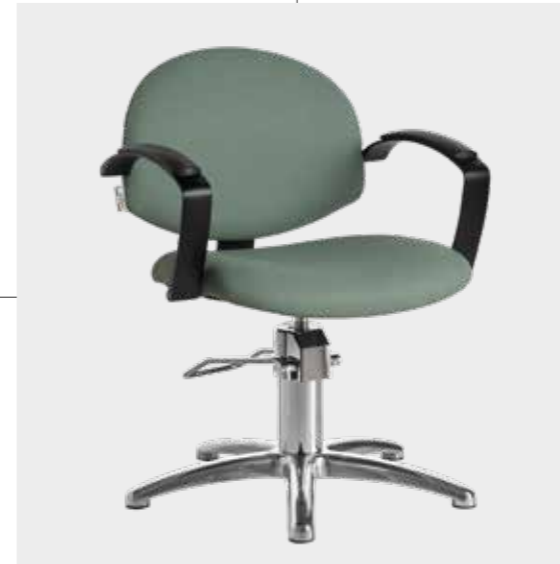

TINA

COLORI IN FOTO:
COLOURS IN PHOTO:
MULBERRY N4
SAGE GREEN N6

LR/C254

POMPA CON FRENO PUMP WITH BRAKE		POMPA CON FRENO E BASE NERA PUMP WITH BRAKE AND BLACK BASE	
★	LR/C254	★	LR/C254N
● R	LR/C254/R	● RN	LR/C254/RN
■ S	LR/C254/S	■ SN	LR/C254/SN

DISPONIBILE IN 42 COLORI / AVAILABLE IN 42 COLOURS