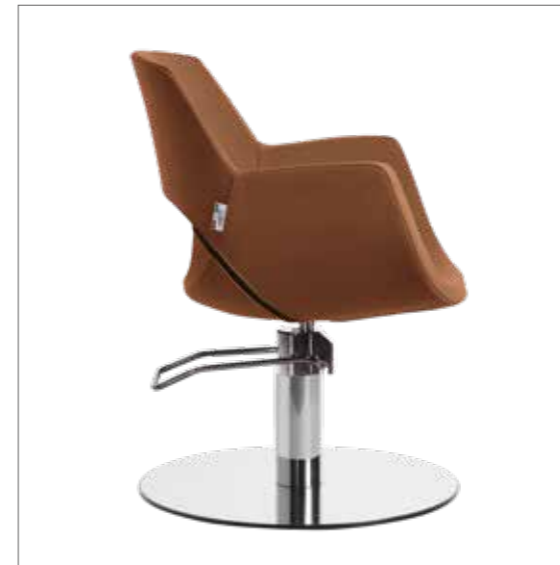

BELLA

COLORI IN FOTO:
COLOURS IN PHOTO:
COGNAC N5
SAGE GREEN N6

LR/C504

	POMPA CON FRENO PUMP WITH BRAKE
★	LR/C504
R	LR/C504/R
S	LR/C504/S

	POMPA CON FRENO E BASE NERA PUMP WITH BRAKE AND BLACK BASE
★	LR/C504N
RN	LR/C504/RN
SN	LR/C504/SN

COLORI / COLOURS A ■ B □

DISPONIBILE IN 42 COLORI / AVAILABLE IN 42 COLOURS