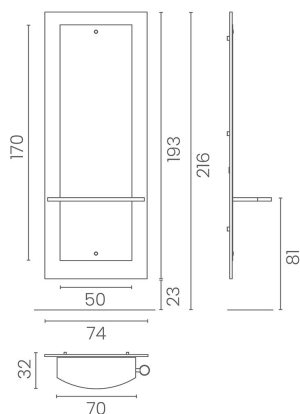

Le immagini sono fornite al solo scopo illustrativo e non costituiscono elemento contrattuale

Melodia: Hairdressing mirror

Melodia, the Luca Rossini styling mirror with a geometrical style, simple but distinctive. The mirror - framed with a white melamine panel - will give your salon a modern look with a touch of personality. Melodia is available in a black or white version.

Mirror with safety film.
Work shelf (equipped with hairdryer holder) and footrest included.
Also available with LED lighting.

ARTICLES

LR/M050-D White wall mirror with white shelf