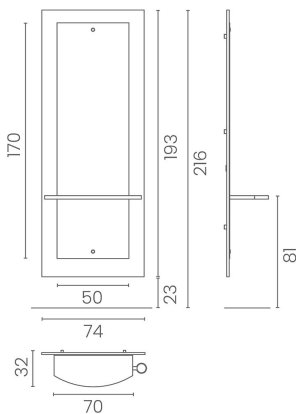

Melodia: Hairdressing mirror

Melodia, the Luca Rossini styling mirror with a geometrical style, simple but distinctive. The mirror - framed with a white melamine panel - will give your salon a modern look with a touch of personality. Melodia is available in a black or white version.

Mirror with safety film.
Work shelf (equipped with hairdryer holder) and footrest included.
Also available with LED lighting.

ARTICLES

LR/M050-D White wall mirror with white shelf

IN PHOTO: LR/M050-D

Le immagini sono fornite al solo scopo illustrativo e non costituiscono elemento contrattuale