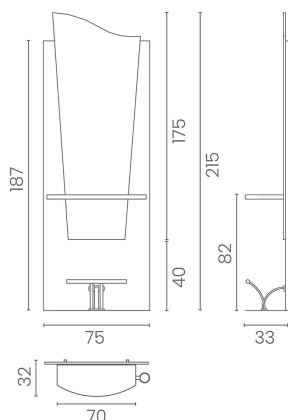

Venezia: Hairdressing mirror

Distinguish yourself with the Venezia styling mirror. The original and attractive shape of the mirror fixed to a white melamine back panel, for a style that is sure to stand out. Available in a black or white version.

Mirror with safety film.
Work shelf (equipped with hairdryer holder) and footrest included.
Also available with LED lighting.

ARTICLES

LR/M080-D White wall mirror with white shelf

IN PHOTO: LR/M080-D

Le immagini sono fornite al solo scopo illustrativo e non costituiscono elemento contrattuale