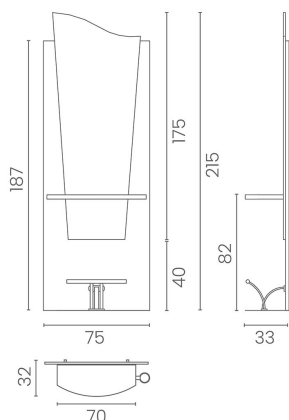

Venezia: Hairdressing mirror

Distinguish yourself with the Venezia styling mirror. The original and attractive shape of the mirror fixed to a white melamine back panel, for a style that is sure to stand out. Available in a black or white version.

Mirror with safety film.

Work shelf (equipped with hairdryer holder) and footrest included.
Also available with LED lighting.

ARTICLES

LR/M080-D White wall mirror with white shelf

IN PHOTO: LR/M080-D

Le immagini sono fornite al solo scopo illustrativo e non costituiscono elemento contrattuale