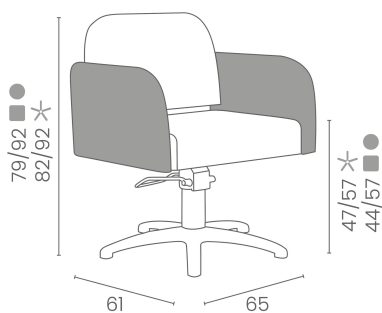

LR/C304 chair with star base, pump with brake

LR/C304/R chair with round base, pump with brake

LR/C304/S chair with square base, pump with brake

LR/C304N chair with black star base, chromed pump with brake

LR/C304/RN chair with black round base, chromed pump with brake

LR/C904/SN chair with black square base, chromed pump with brake

IN PHOTO COLOURS: BLACK PERAL P1 - BEIGE PEARL P4

Le immagini sono fornite al solo scopo illustrativo e non costituiscono elemento contrattuale