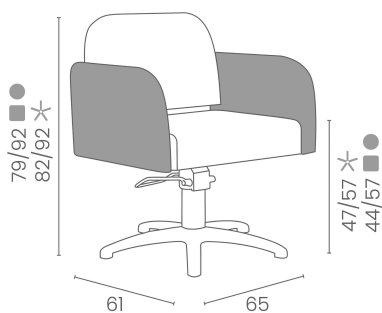

LR/C304 chair with star base, pump with brake

LR/C304/R chair with round base, pump with brake

LR/C304/S chair with square base, pump with brake

LR/C304N chair with black star base, chromed pump with brake

LR/C304/RN chair with black round base, chromed pump with brake

LR/C904/SN chair with black square base, chromed pump with brake

IN PHOTO COLOURS: BLACK PERAL P1 - BEIGE PEARL P4

*Le immagini sono fornite al solo scopo illustrativo e non costituiscono elemento contrattuale*