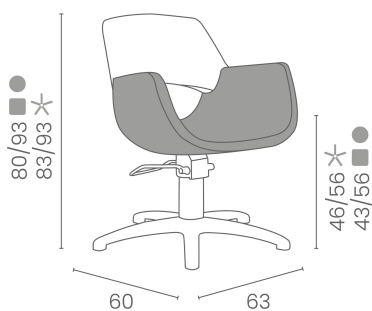

Colours: A ☐ B ☐

All Luca Rossini products are available in a wide choice of colours at no extra cost!

All Luca Rossini products are available in a wide choice of colours at no extra cost!