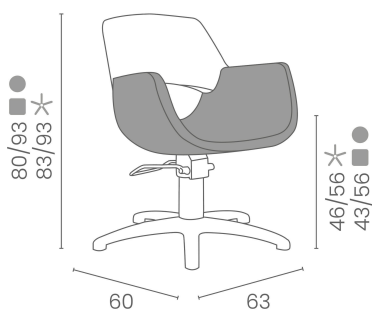

Colours: A ○ B ●

All Luca Rossini products are available in a wide choice of colours at no extra cost!

All Luca Rossini products are available in a wide choice of colours at no extra cost!