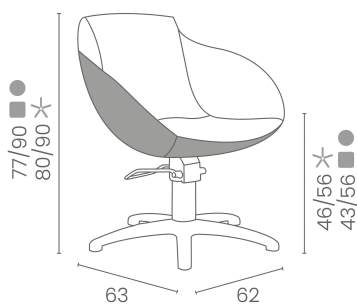

LR/C704 chair with star base, pump with brake

LR/C704/R chair with round base, pump with brake

LR/C704/S chair with square base, pump with brake

LR/C704N chair with black star base, chromed pump with brake

LR/C704/RN chair with black round base, chromed pump with brake

LR/C704/SN chair with black square base, chromed pump with brake

IN PHOTO COLOURS: A: MARINE L2 - B: CHAMPAGNE 10  
*Le immagini sono fornite al solo scopo illustrativo e non costituiscono elemento contrattuale*