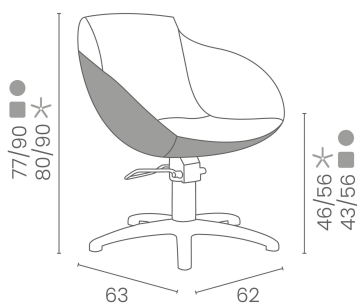

LR/C704 chair with star base, pump with brake

LR/C704/R chair with round base, pump with brake

LR/C704/S chair with square base, pump with brake

LR/C704N chair with black star base, chromed pump with brake

LR/C704/RN chair with black round base, chromed pump with brake

LR/C704/SN chair with black square base, chromed pump with brake

IN PHOTO COLOURS: A: MARINE L2 - B: CHAMPAGNE 10
Le immagini sono fornite al solo scopo illustrativo e non costituiscono elemento contrattuale