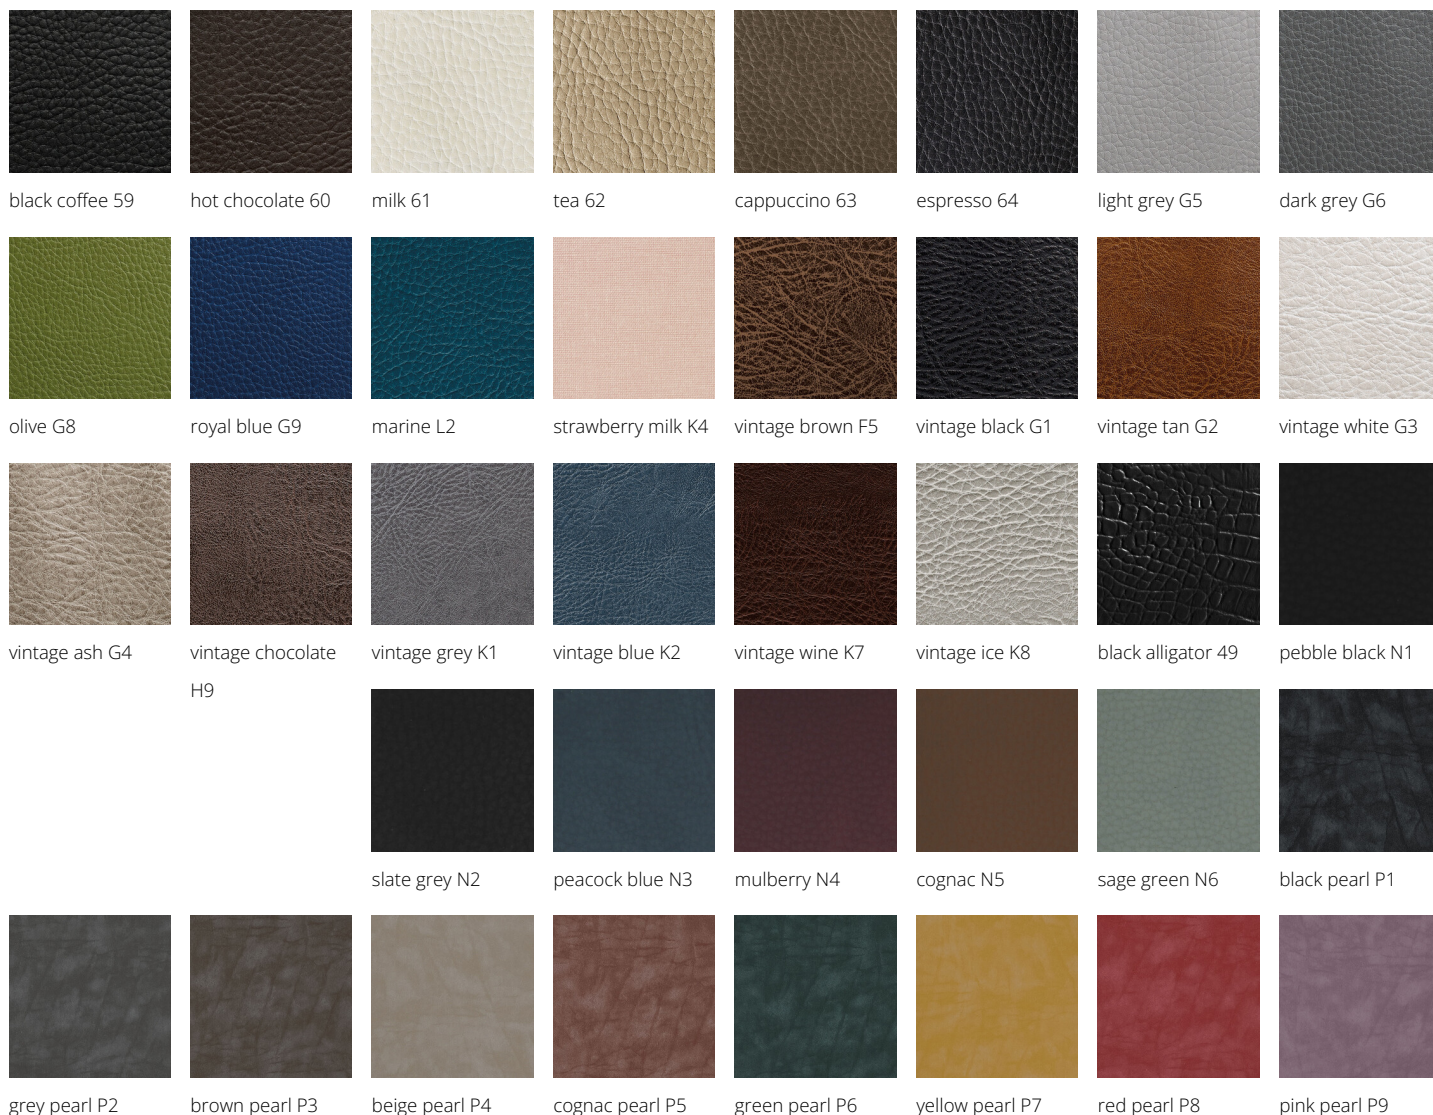

ARTICLES

LR/RC020 Modular waiting seat, one place with backrest

IN PHOTO: COLOUR A: VINTAGE BLACK G1 / B: VINTAGE ASH
G4

Le immagini sono fornite al solo scopo illustrativo e non costituiscono elemento contrattuale

Colours: A ○ B ●

All Luca Rossini products are available in a wide choice of colours at no extra cost!

All Luca Rossini products are available in a wide choice of colours at no extra cost!

Luca Rossini
MADE IN ITALY