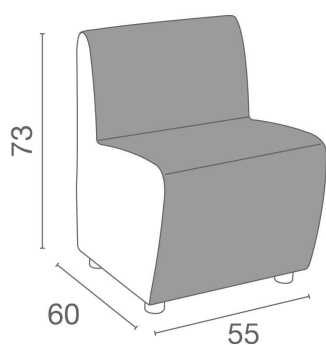

Scala: Waiting area for hairdresser

Scala is the clever yet good-looking solution for the waiting area, with smooth volumes and sinuous shape together with compact size and versatility. Scala is modular: use it single or combined together as a sofa. Lastly, the soft padded seat and backrest ensure maximum comfort.

ARTICLES

LR/RC020 Modular waiting seat, one place with backrest

IN PHOTO: COLOUR A: VINTAGE BLACK G1 / B: VINTAGE ASH
G4

Le immagini sono fornite al solo scopo illustrativo e non costituiscono elemento contrattuale