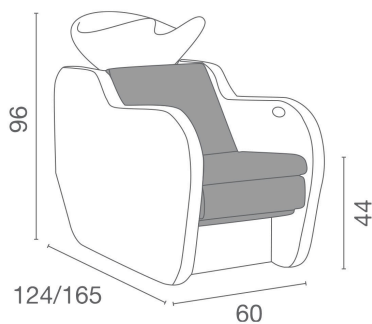

Colours: A ☐ B ☒

All Luca Rossini products are available in a wide choice of colours at no extra cost!

All Luca Rossini products are available in a wide choice of colours at no extra cost!