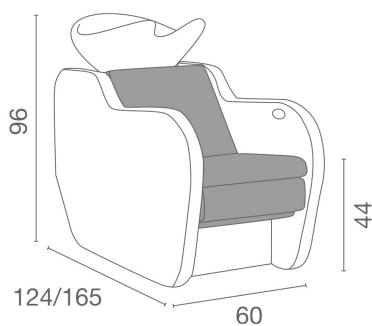

Colours: A ☐ B ☐

All Luca Rossini products are available in a wide choice of colours at no extra cost!

All Luca Rossini products are available in a wide choice of colours at no extra cost!