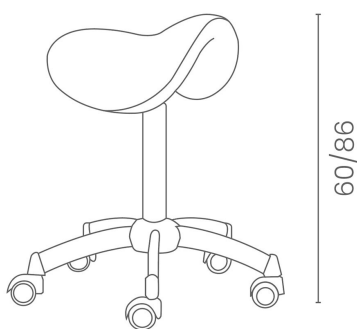

Sella: Stool for hairdressers

Discover Sella, the ergonomic stool designed by Luca Rossini, created to ensure maximum comfort and practicality in professional salons. The ergonomic seat supports proper posture during treatments of any length, providing comfort even during longer sessions. Thanks to its compact dimensions and carefully designed height, Sella easily adapts to any workstation, making it ideal for smaller spaces without sacrificing comfort and functionality. Sella combines ergonomics, compact design, and practicality, becoming the ideal companion for every salon.

ARTICLES

LR/S050 Sella, stool with black base

IN PHOTO: LR/S025 - COLORE: VINTAGE ASH G4

Le immagini sono fornite al solo scopo illustrativo e non costituiscono elemento contrattuale

Colour: ○

All Luca Rossini products are available in a wide choice of colours at no extra cost!