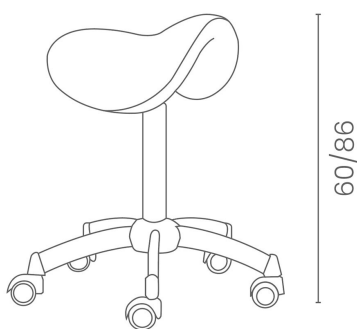

Sella: Stool for hairdressers

Discover Sella, the ergonomic stool designed by Luca Rossini, created to ensure maximum comfort and practicality in professional salons. The ergonomic seat supports proper posture during treatments of any length, providing comfort even during longer sessions. Thanks to its compact dimensions and carefully designed height, Sella easily adapts to any workstation, making it ideal for smaller spaces without sacrificing comfort and functionality. Sella combines ergonomics, compact design, and practicality, becoming the ideal companion for every salon.

ARTICLES

LR/S040 Sella, stool with chrome base

IN PHOTO: LR/S025 - COLORE: VINTAGE ASH G4

Le immagini sono fornite al solo scopo illustrativo e non costituiscono elemento contrattuale

Colour: ○

All Luca Rossini products are available in a wide choice of colours at no extra cost!