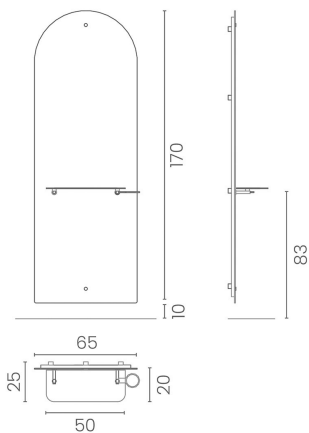

Le immagini sono fornite al solo scopo illustrativo e non costituiscono elemento contrattuale

Monaco: Hairdressing mirror

Monaco is the professional salon mirror designed by Luca Rossini, characterized by an elegant arched shape that brings dynamism and refinement to the salon.

With the option of LED lighting along the profile of the structure, it provides uniform illumination that enhances every technical service. Complete with shelf with integrated hairdryer holder, footrest, and mirror with protective safety system, Monaco is the ideal hair salon mirror for those seeking modern design and Made in Italy functionality.

ARTICLES

LR/M090-A Monaco, wall-mounted mirror with glass shelf and footrest