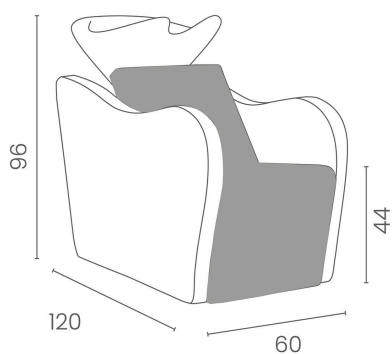

Colours: A ☐ B ☒

All Luca Rossini products are available in a wide choice of colours at no extra cost!

All Luca Rossini products are available in a wide choice of colours at no extra cost!