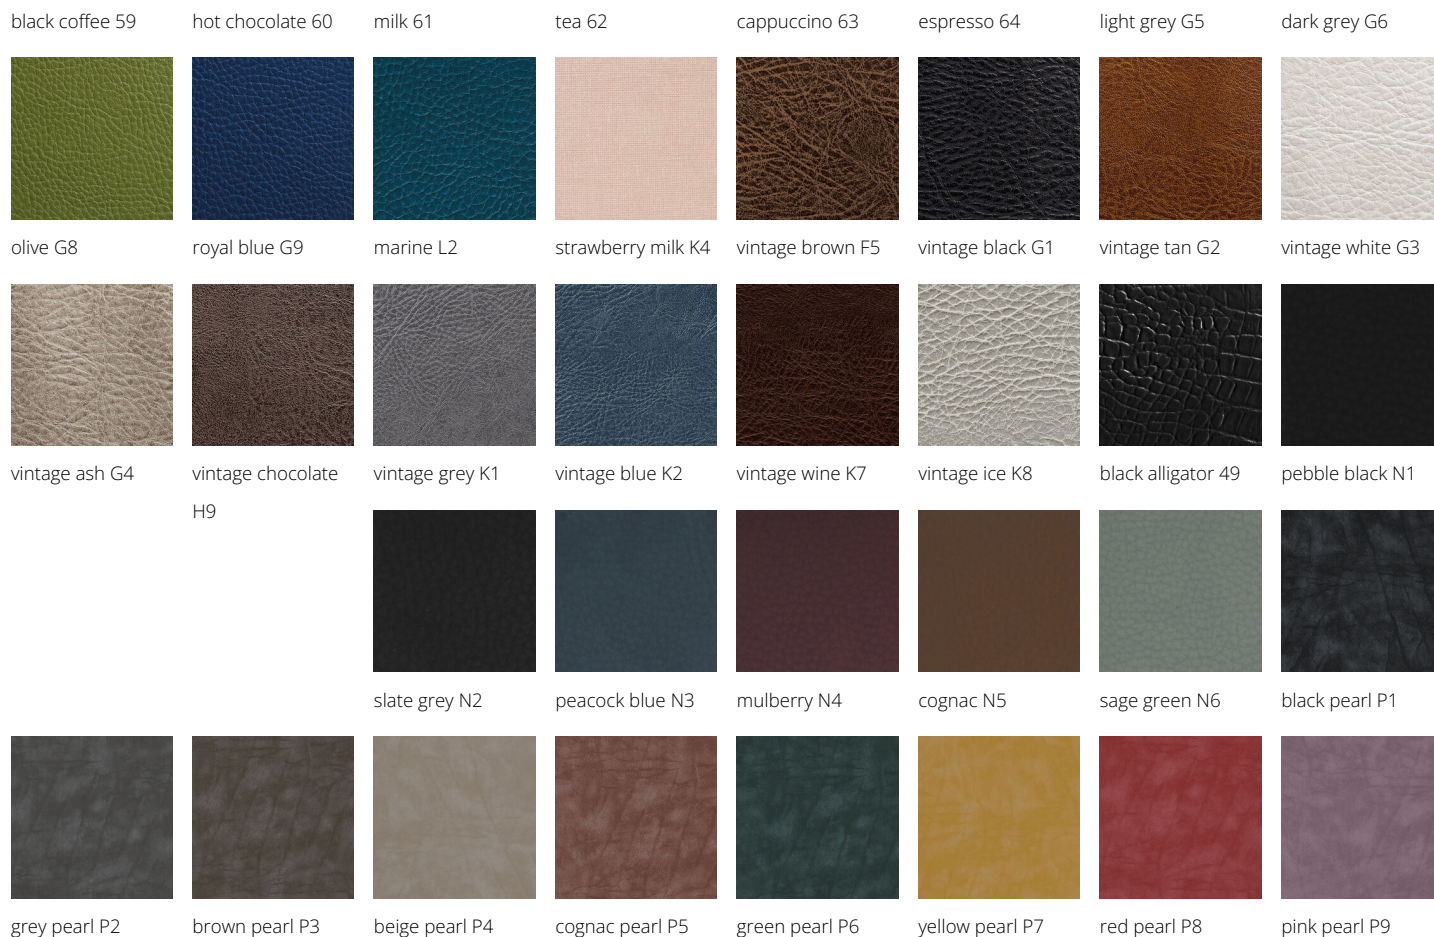

ARTICLES

LR/W102/B Amalfi, shampoo unit with white basin

LR/W102/N Amalfi, shampoo unit with black basin

IN PHOTO: LR/W102/B - COLOUR: VINTAGE BROWN F5

Le immagini sono fornite al solo scopo illustrativo e non costituiscono elemento contrattuale

Colours: A B

All Luca Rossini products are available in a wide choice of colours at no extra cost!

All Luca Rossini products are available in a wide choice of colours at no extra cost!

Via Lazzaretti 12 - 42122 - Reggio Emilia - Italy
 Salon Ambience Italia - +39 0522 276740
 International Sales - +39 0522 276755
 Numero verde - 800 144552
 Fax - +39 0522 276767
 E-mail: info@salonambience.com