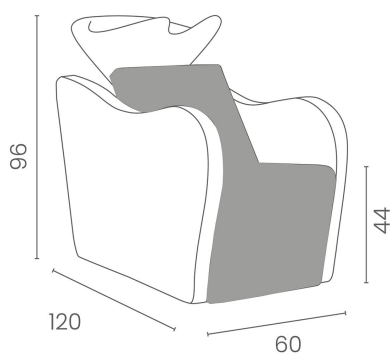

Colours: A ☐ B ☒

All Luca Rossini products are available in a wide choice of colours at no extra cost!