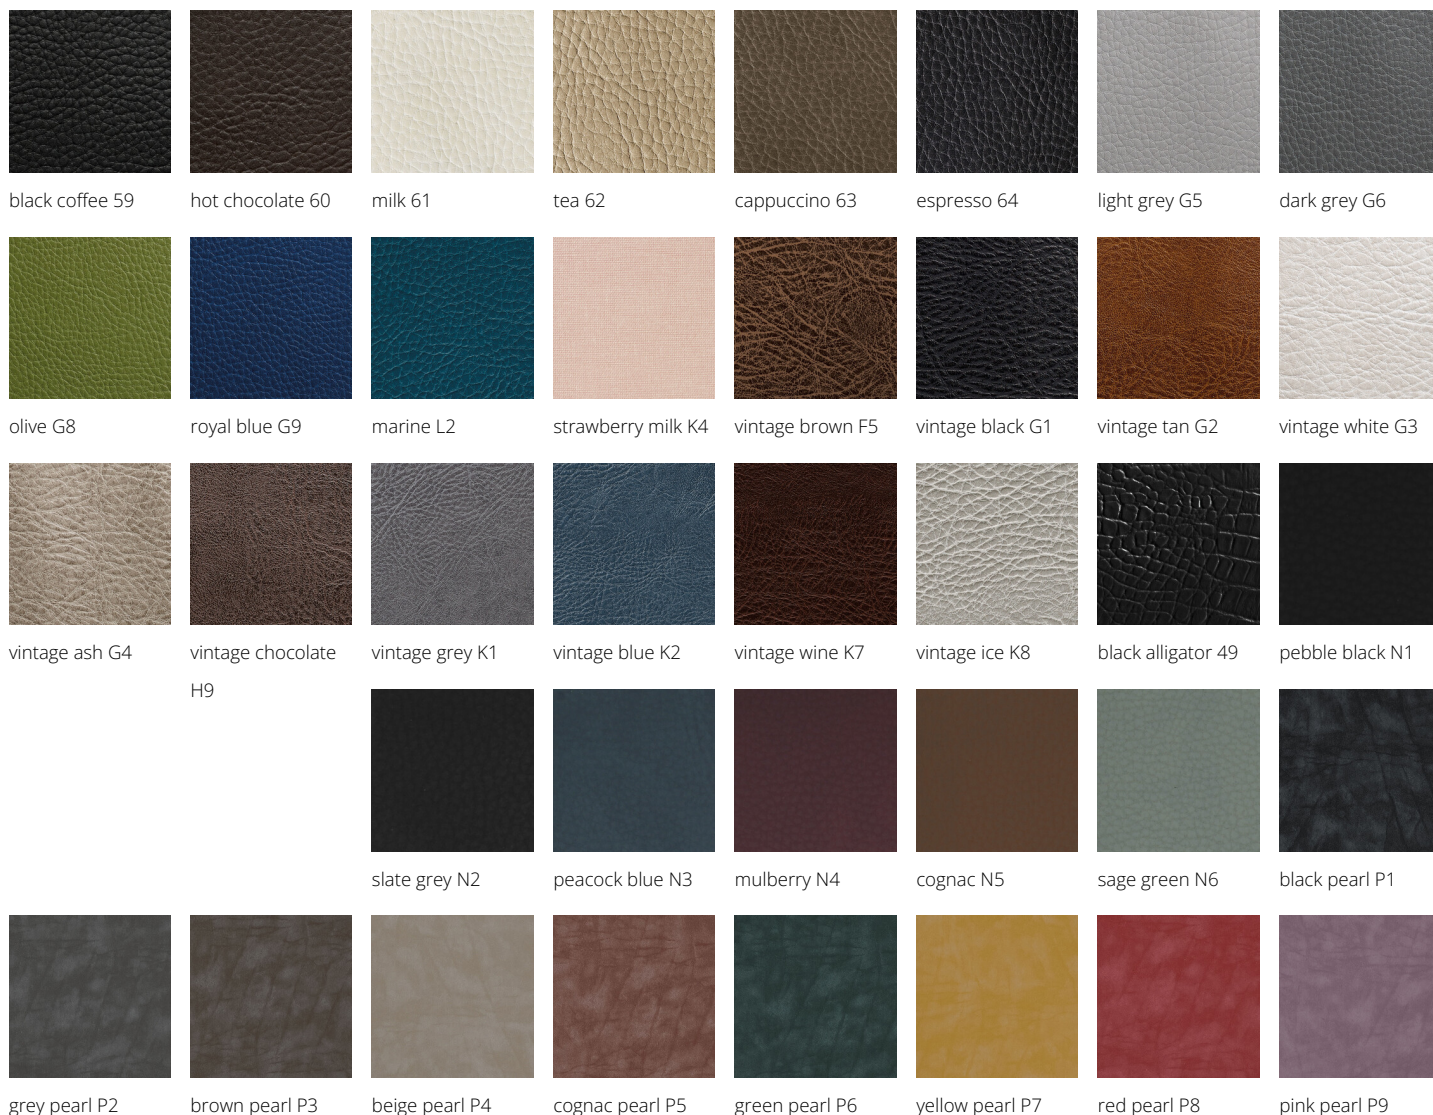

Romeo+: Stool for hairdressers

ARTICLES

LR/S025 Stool with backrest and black base

IN PHOTO: LR/S025 - COLORE: VINTAGE ASH G4

Le immagini sono fornite al solo scopo illustrativo e non costituiscono elemento contrattuale

Colour: ○

All Luca Rossini products are available in a wide choice of colours at no extra cost!

All Luca Rossini products are available in a wide choice of colours at no extra cost!

Luca Rossini
MADE IN ITALY