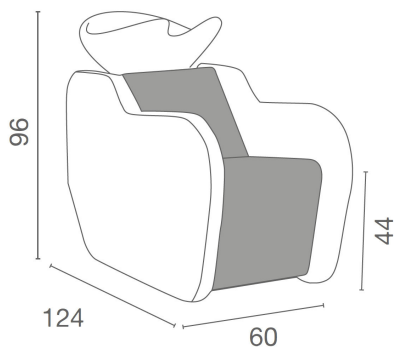

Colours: A ☐ B ☐

All Luca Rossini products are available in a wide choice of colours at no extra cost!

All Luca Rossini products are available in a wide choice of colours at no extra cost!