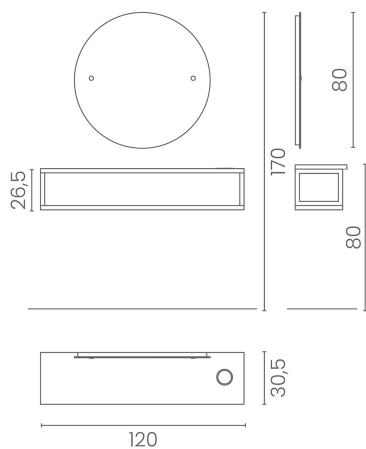

Giove: Hairdressing mirror

The minimal round mirror is combined with a squared structure mixing wood and black metal. Perfectly combining with the Andrea chair, the Giove mirror gives your salon that industrial flavour, for an essential but strong style in one.

Mirror with safety film.
Hairdryer holder and footrest included.
Also available with LED lighting.

ARTICLES

LR/M110 wall mirror with wood and black metal structure

IN PHOTO LR/M110

Le immagini sono fornite al solo scopo illustrativo e non costituiscono elemento contrattuale