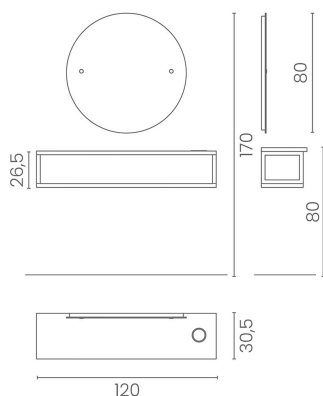

Giove: Hairdressing mirror

The minimal round mirror is combined with a squared structure mixing wood and black metal. Perfectly combining with the Andrea chair, the Giove mirror gives your salon that industrial flavour, for an essential but strong style in one.

Mirror with safety film.
Hairdryer holder and footrest included.
Also available with LED lighting.

ARTICLES

LR/M110 wall mirror with wood and black metal structure

IN PHOTO LR/M110

Le immagini sono fornite al solo scopo illustrativo e non costituiscono elemento contrattuale