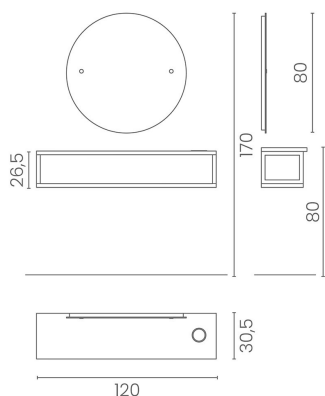

## Giove: Hairdressing mirror

The minimal round mirror is combined with a squared structure mixing wood and black metal. Perfectly combining with the Andrea chair, the Giove mirror gives your salon that industrial flavour, for an essential but strong style in one.

### ARTICLES

**LR/M110** wall mirror with wood and black metal structure

IN PHOTO LR/M110

*Le immagini sono fornite al solo scopo illustrativo e non costituiscono elemento contrattuale*

Via Lazzaretti 12 - 42122 - Reggio Emilia - Italy