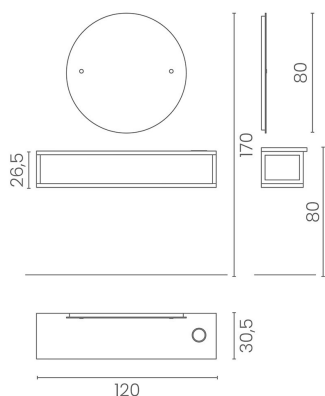

Le immagini sono fornite al solo scopo illustrativo e non costituiscono elemento contrattuale

Giove: Hairdressing mirror

The minimal round mirror is combined with a squared structure mixing wood and black metal. Perfectly combining with the Andrea chair, the Giove mirror gives your salon that industrial flavour, for an essential but strong style in one.

Mirror with safety film.
Hairdryer holder and footrest included.
Also available with LED lighting.

ARTICLES

LR/M110 wall mirror with wood and black metal structure