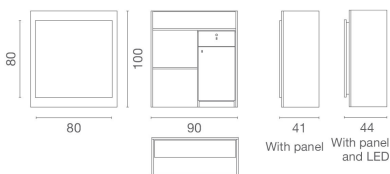

ARTICLES

- **LR/RD010** Reception desk
- LR/RD020 Reception desk with upholstered frontal panel
- LR/RD021 Reception desk with upholstered frontal panel and LED

IN PHOTO: LR/RD010

Le immagini sono fornite al solo scopo illustrativo e non costituiscono elemento contrattuale