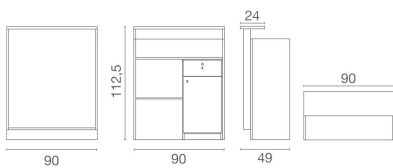

ARTICLES

LR/RD030 Reception desk with upholstered frontal panel

IN PHOTO: LR/RD030 - COLOUR: VINTAGE WHITE G3

Le immagini sono fornite al solo scopo illustrativo e non costituiscono elemento contrattuale