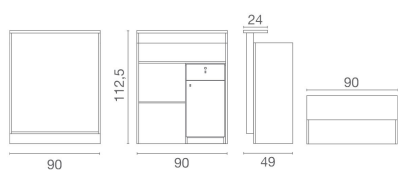

ARTICLES

LR/RD030 Reception desk with upholstered frontal panel

IN PHOTO: LR/RD030 - COLOUR: VINTAGE WHITE G3

Le immagini sono fornite al solo scopo illustrativo e non costituiscono elemento contrattuale