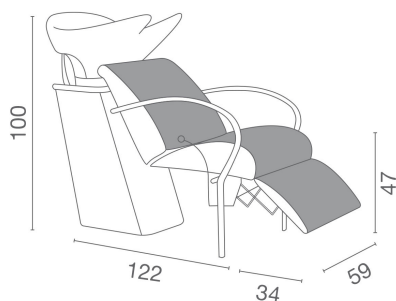

Acqualine: Shampoo unit for hairdressers

The soft, subtle style of the **ACQUALINE** shampoo unit, with curved metal arms and a floor-mounted back support, offers a touch of elegant design. Relax version is equipped with manual legrest. The large, padded cushions of the seat and backrest offer amazing comfort, and the upholstery is available in one and two-tone variations from a wide choice of colours, at no extra cost. Mixer and shower head included.

ARTICLES

- LR/W015/B** Shampoo unit with white basin
- LR/W015/N Shampoo unit with black basin

IN PHOTO: LR/W015/B - COLOUR A E B: VINTAGE ICE K8

Le immagini sono fornite al solo scopo illustrativo e non costituiscono elemento contrattuale