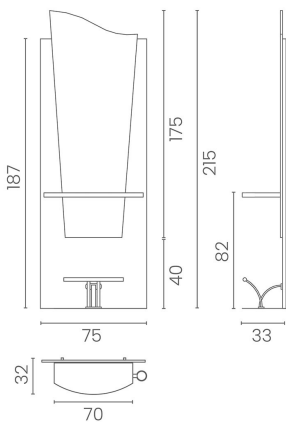

Venezia: Hairdressing mirror

Distinguish yourself with the Venezia styling mirror. The original and attractive shape of the mirror fixed to a black melamine back panel, for a style that is sure to stand out. Available in a black or white version.

Mirror with safety film.

Work shelf (equipped with hairdryer holder) and footrest included.

Also available with LED lighting.

ARTICLES

LR/M070-B Black wall mirror with black shelf

IN PHOTO: LR/M070-B

Le immagini sono fornite al solo scopo illustrativo e non costituiscono elemento contrattuale