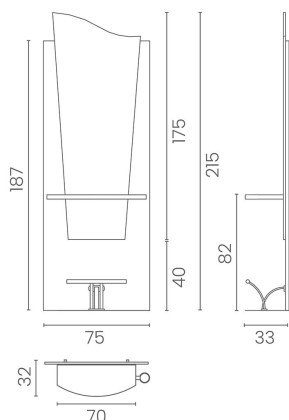

## Venezia: Hairdressing mirror

Distinguish yourself with the Venezia styling mirror. The original and attractive shape of the mirror fixed to a black melamine back panel, for a style that is sure to stand out. Available in a black or white version.

### ARTICLES

**LR/M070-B** Black wall mirror with black shelf

IN PHOTO: LR/M070-B

*Le immagini sono fornite al solo scopo illustrativo e non costituiscono elemento contrattuale*

Via Lazzaretti 12 - 42122 - Reggio Emilia - Italy