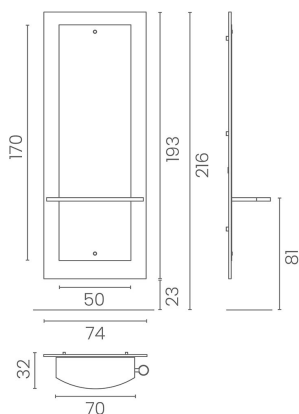

## Melodia: Hairdressing mirror

Melodia, the Luca Rossini styling mirror with a geometrical style, simple but distinctive. The mirror - framed with a black melamine panel - will give your salon a modern look with a touch of personality. Melodia is available in a black or white version.

### ARTICLES

**LR/M010-B** Black wall mirror with black shelf

IN PHOTO: LR/M010-B

*Le immagini sono fornite al solo scopo illustrativo e non costituiscono elemento contrattuale*

Via Lazzaretti 12 - 42122 - Reggio Emilia - Italy