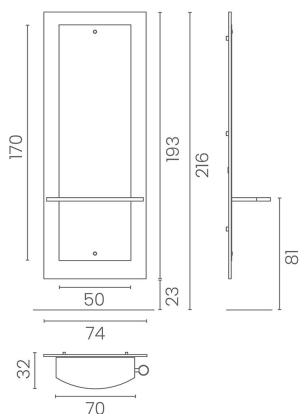

Melodia: Hairdressing mirror

Melodia, the Luca Rossini styling mirror with a geometrical style, simple but distinctive. The mirror - framed with a black melamine panel - will give your salon a modern look with a touch of personality. Melodia is available in a black or white version.

Mirror with safety film.
Work shelf (equipped with hairdryer holder) and footrest included.
Also available with LED lighting.

ARTICLES

LR/M010-B Black wall mirror with black shelf

IN PHOTO: LR/M010-B

Le immagini sono fornite al solo scopo illustrativo e non costituiscono elemento contrattuale