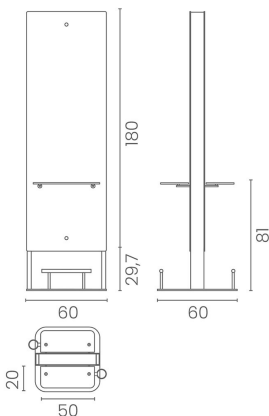

IN PHOTO: LR/M062-A

Le immagini sono fornite al solo scopo illustrativo e non costituiscono elemento contrattuale

Motivo Island: Hairdressing mirror

Choose the elegance of minimalism. The Motivo styling mirror stands out thanks to the essential lines and the clean design, for a timeless style perfect for every salon and every style. Motivo is available as a wall mirror or two position island unit.

Mirror with safety film.
Work shelves (equipped with hairdryer holder) and footrests included.

ARTICLES

LR/M062-A Island unit with glass shelf

Via Lazzaretti 12 - 42122 - Reggio Emilia - Italy

Salon Ambience Italia - +39 0522 276740