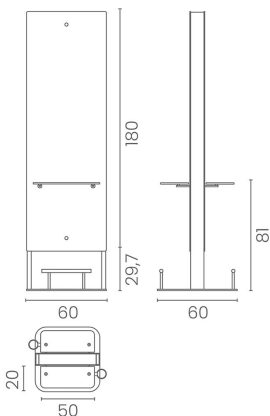

IN PHOTO: LR/M062-A

Le immagini sono fornite al solo scopo illustrativo e non costituiscono elemento contrattuale

Motivo Island: Hairdressing mirror

Choose the elegance of minimalism. The Motivo styling mirror stands out thanks to the essential lines and the clean design, for a timeless style perfect for every salon and every style. Motivo is available as a wall mirror or two position island unit.

Mirror with safety film.

Work shelves (equipped with hairdryer holder) and footrests included.

ARTICLES

LR/M062-A Island unit with glass shelf

Via Lazzaretti 12 - 42122 - Reggio Emilia - Italy

Salon Ambience Italia - +39 0522 276740