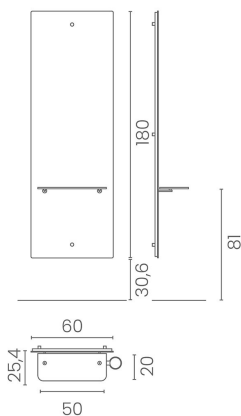

Motivo: Hairdressing mirror

Choose the elegance of minimalism. The Motivo styling mirror stands out thanks to the essential lines and the clean design, for a timeless style perfect for every salon and every style. Motivo is available as a wall mirror or two position island unit.

Mirror with safety film.
Work shelf (equipped with hairdryer holder) and footrest included.
Also available with LED lighting.

ARTICLES

LR/M060-A Wall mirror with glass shelf

IN PHOTO: LR/M060-A

Le immagini sono fornite al solo scopo illustrativo e non costituiscono elemento contrattuale