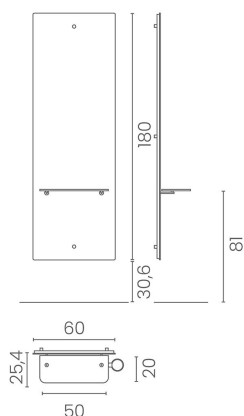

Motivo: Hairdressing mirror

Choose the elegance of minimalism. The Motivo styling mirror stands out thanks to the essential lines and the clean design, for a timeless style perfect for every salon and every style. Motivo is available as a wall mirror or two position island unit.

Mirror with safety film.
Work shelf (equipped with hairdryer holder) and footrest included.
Also available with LED lighting.

ARTICLES

LR/M060-A Wall mirror with glass shelf

IN PHOTO: LR/M060-A

Le immagini sono fornite al solo scopo illustrativo e non costituiscono elemento contrattuale