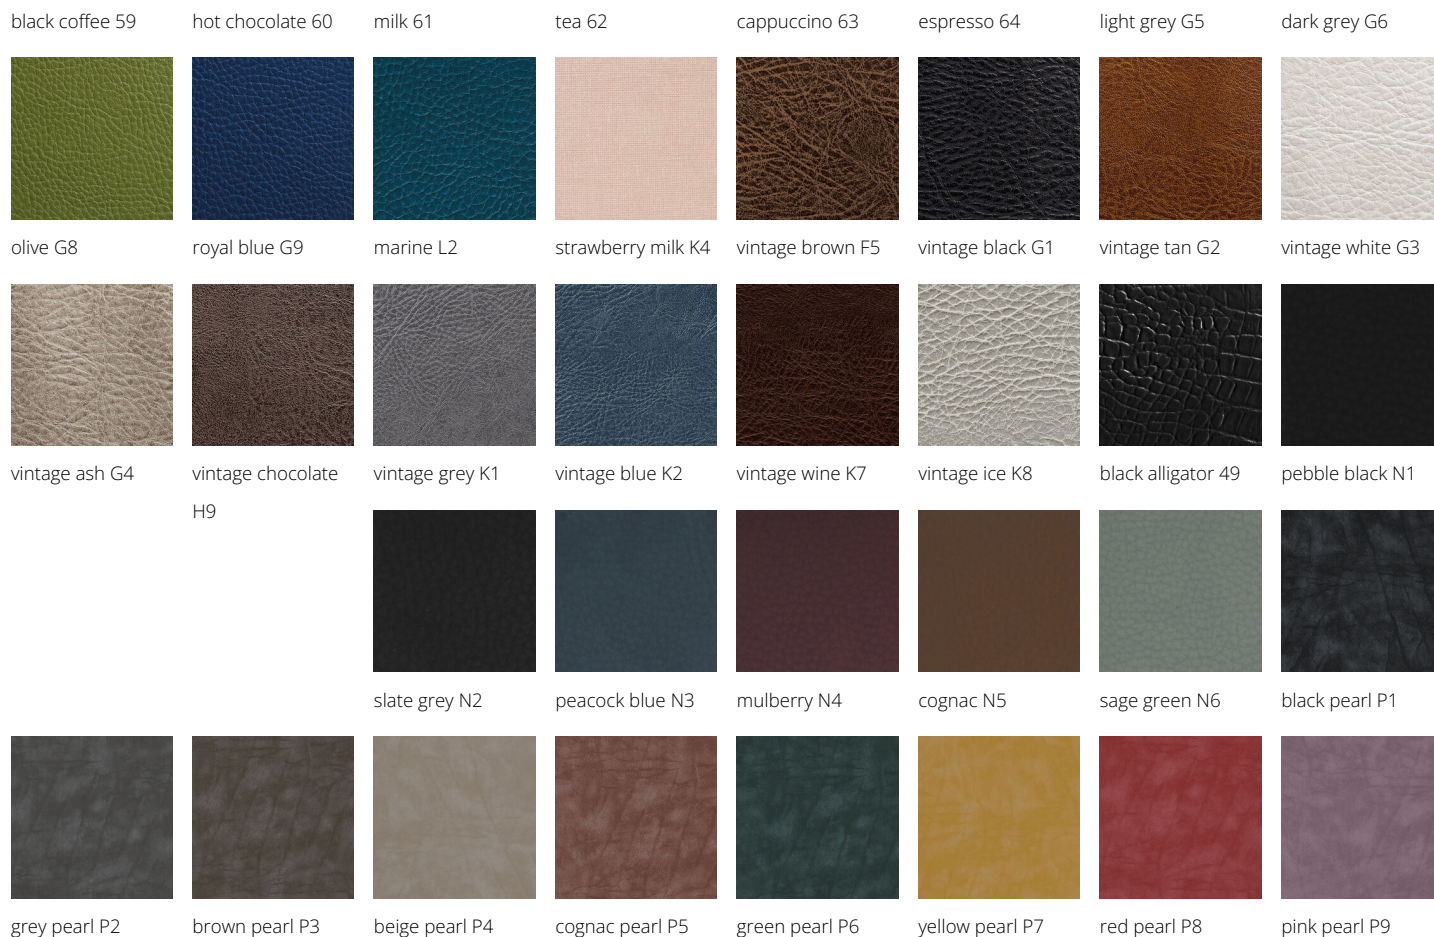

Via Lazzaretti 12 - 42122 - Reggio Emilia - Italy
Salon Ambience Italia - +39 0522 276740
International Sales - +39 0522 276755
Numero verde - 800 144552
Fax - +39 0522 276767
E-mail: info@salonambience.com

<https://www.facebook.com/salonambiencegroup>
<https://www.instagram.com/salonambiencegroup/>
<https://www.youtube.com/channel/UCqTdWM-4_65Tr0Jul82kSCQ>