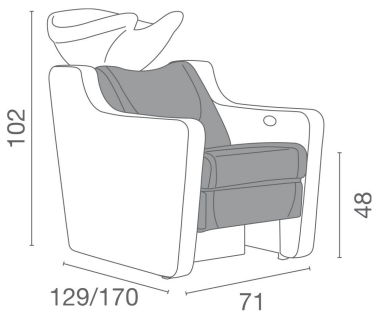

Colours: A ☐ B ☐

All Luca Rossini products are available in a wide choice of colours at no extra cost!